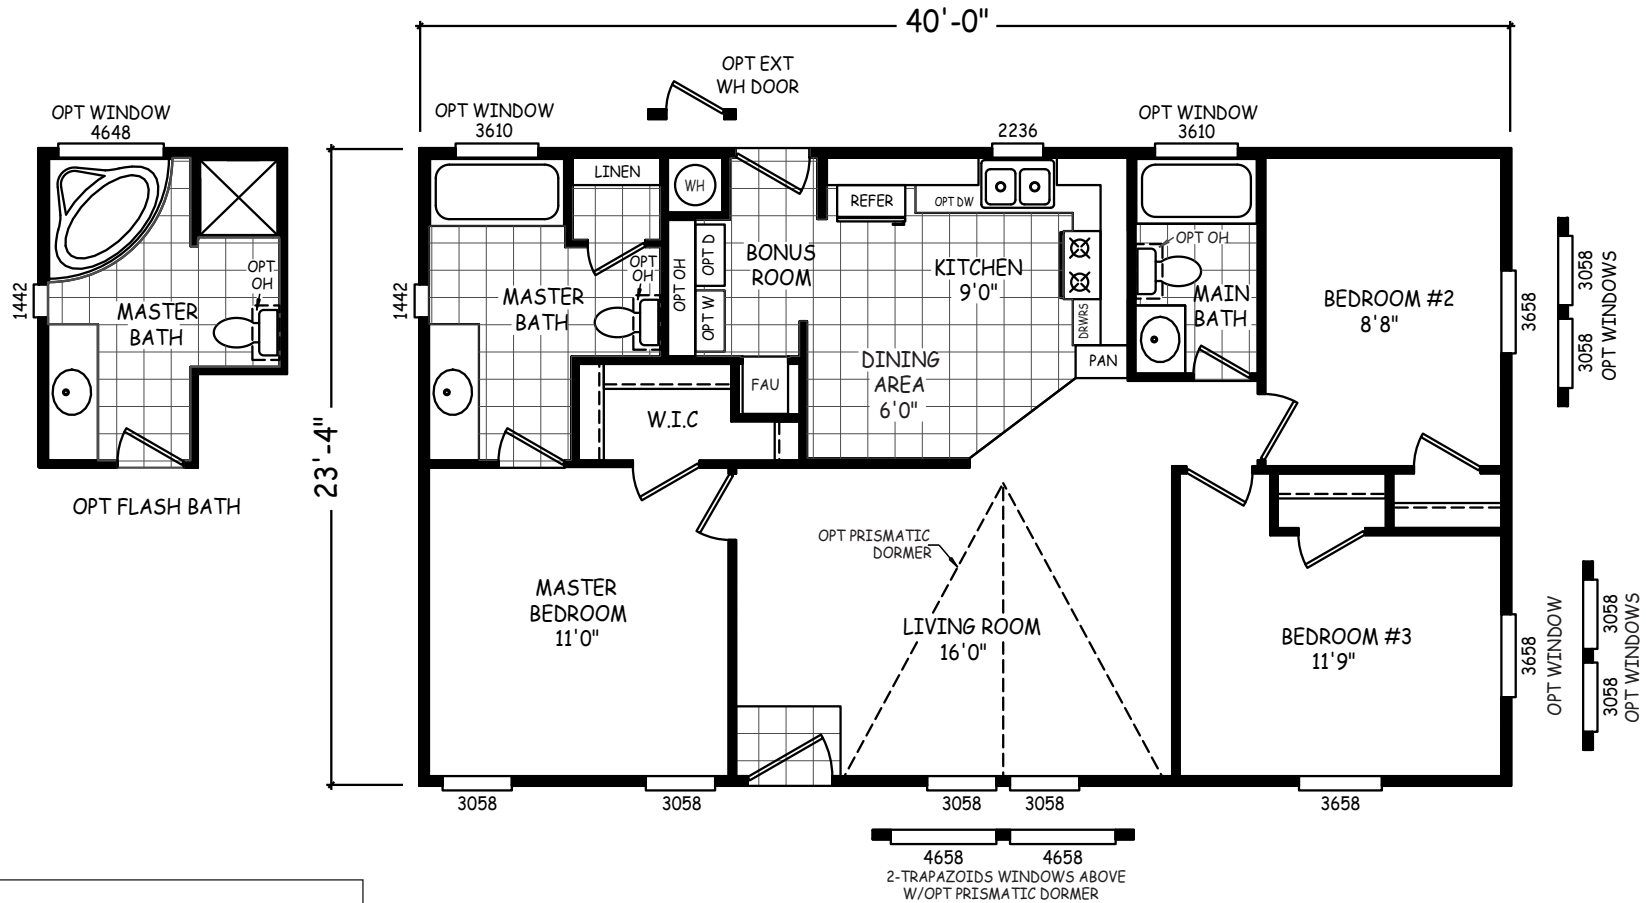

Hansen

GS Series

933 SQ. FT. (Approximate) 3 Bedrooms, 2 Baths

Last Updated: 11-19-20

FACTORY SELECT HOMES
4890 W. Main St.
Farmington, NM 87401

FSMobileHomes.com | 1-800-750-8802

IMPORTANT: Alta Cima Corp reserves the right to modify, cancel or substitute products or features of this event at any time without prior notice or obligation. Pictures and other promotional materials are representative and may depict or contain floor plans, square footages, elevations, options, upgrades, extra design features, decorations, floor coverings, specialty light fixtures, custom paint and wall coverings, window treatments, landscaping, sound and alarm systems, furnishings, appliances, and other designer/decorator features and amenities that are not included as part of the home and/or may not be available at all locations. Home, pricing and community information is subject to change, and homes to prior sale, at any time without notice or obligation. ©2020 Alta Cima Corp. All rights reserved.