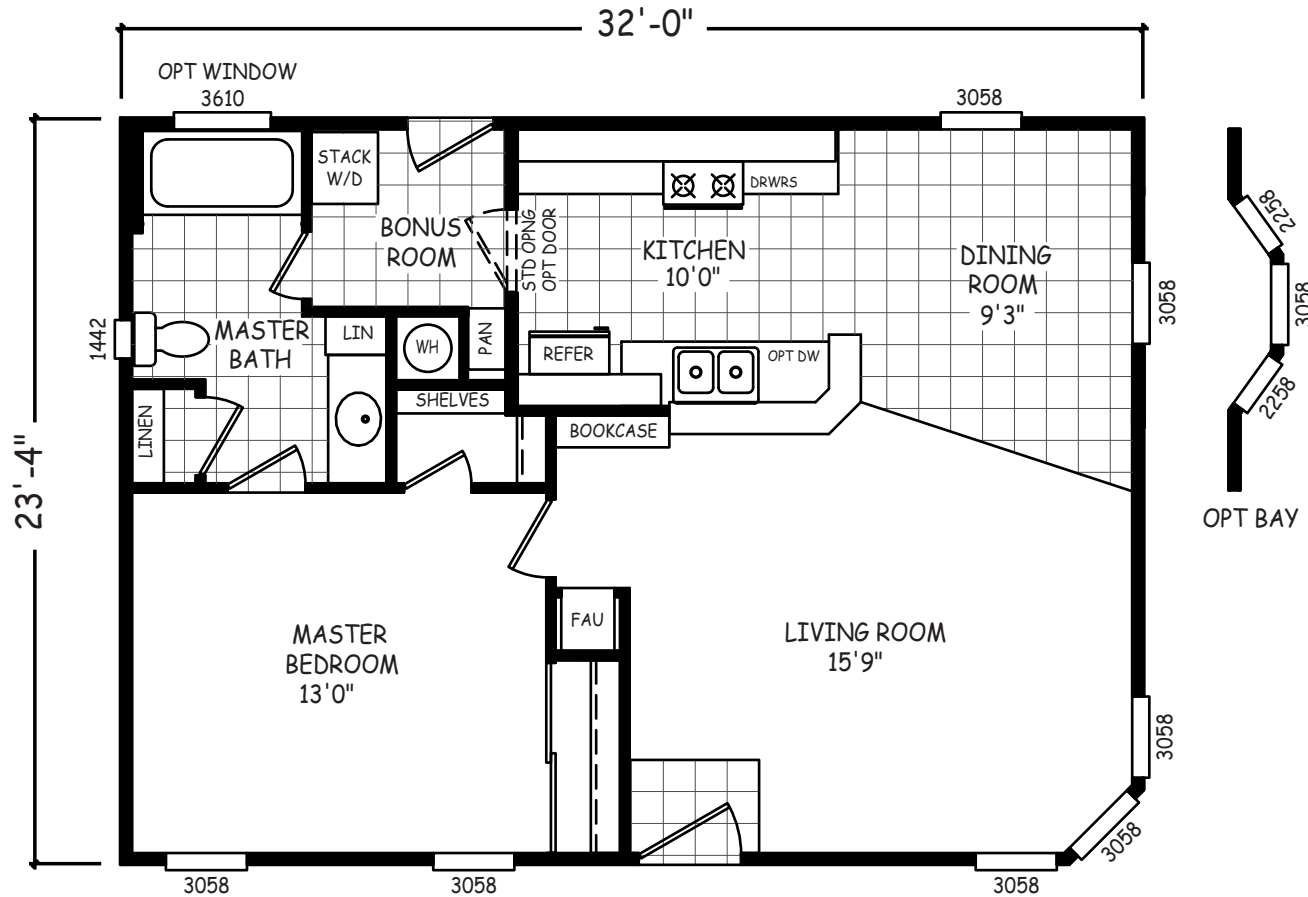

Gilmore

GS Series

747 SQ. FT. (Approximate) 1 Bedroom, 1 Bath

Last Updated: 11-19-20

FACTORY SELECT HOMES
4890 W. Main St.
Farmington, NM 87401

FSMobileHomes.com | 1-800-750-8802

IMPORTANT: Alta Cima Corp reserves the right to modify, cancel or substitute products or features of this event at any time without prior notice or obligation. Pictures and other promotional materials are representative and may depict or contain floor plans, square footages, elevations, options, upgrades, extra design features, decorations, floor coverings, specialty light fixtures, custom paint and wall coverings, window treatments, landscaping, sound and alarm systems, furnishings, appliances, and other designer/decorator features and amenities that are not included as part of the home and/or may not be available at all locations. Home, pricing and community information is subject to change, and homes to prior sale, at any time without notice or obligation. ©2020 Alta Cima Corp. All rights reserved.