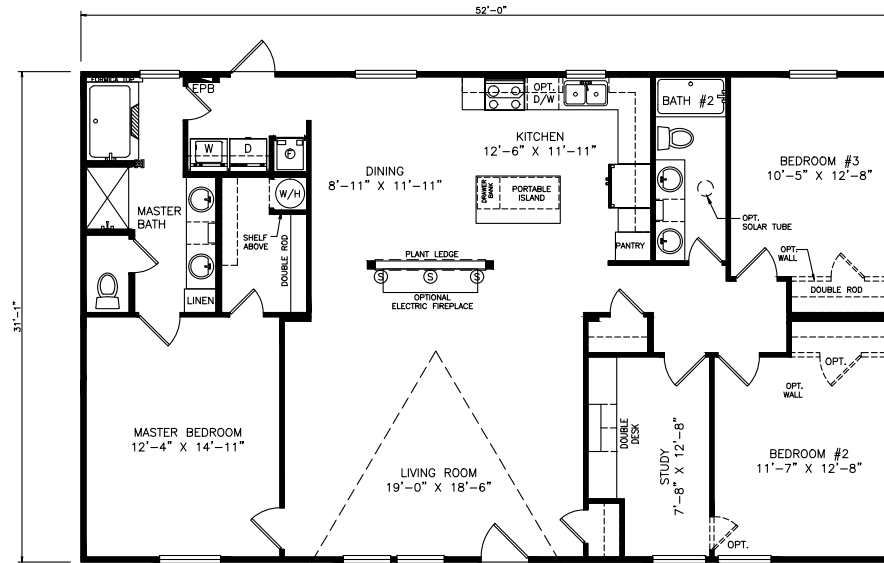

Everett

Heritage Series - Multi Section

1,622 SQ. FT. (Approximate) 3 Bedrooms, 2 Baths

Last Updated: 7-7-21

FACTORY SELECT HOMES
4890 W. Main St.
Farmington, NM 87401

FSMobileHomes.com | 1-800-750-8802

IMPORTANT: Alta Cima Corp reserves the right to modify, cancel or substitute products or features of this event at any time without prior notice or obligation. Pictures and other promotional materials are representative and may depict or contain floor plans, square footages, elevations, options, upgrades, extra design features, decorations, floor coverings, specialty light fixtures, custom paint and wall coverings, window treatments, landscaping, sound and alarm systems, furnishings, appliances, and other designer/decorator features and amenities that are not included as part of the home and/or may not be available at all locations. Home, pricing and community information is subject to change, and homes to prior sale, at any time without notice or obligation. ©2020 Alta Cima Corp. All rights reserved.