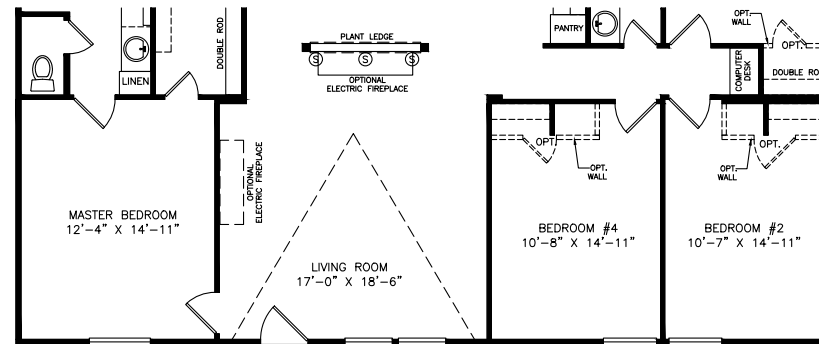

Everett

Heritage Series - Multi Section

1,622 SQ. FT. (Approximate) 3 Bedrooms, 2 Baths

Last Updated: 7-7-21

FACTORY SELECT HOMES
4890 W. Main St.
Farmington, NM 87401

FSMobileHomes.com | 1-800-750-8802

IMPORTANT: Alta Cima Corp reserves the right to modify, cancel or substitute products or features of this event at any time without prior notice or obligation. Pictures and other promotional materials are representative and may depict or contain floor plans, square footages, elevations, options, upgrades, extra design features, decorations, floor coverings, specialty light fixtures, custom paint and wall coverings, window treatments, landscaping, sound and alarm systems, furnishings, appliances, and other designer/decorator features and amenities that are not included as part of the home and/or may not be available at all locations. Home, pricing and community information is subject to change, and homes to prior sale, at any time without notice or obligation. ©2020 Alta Cima Corp. All rights reserved.