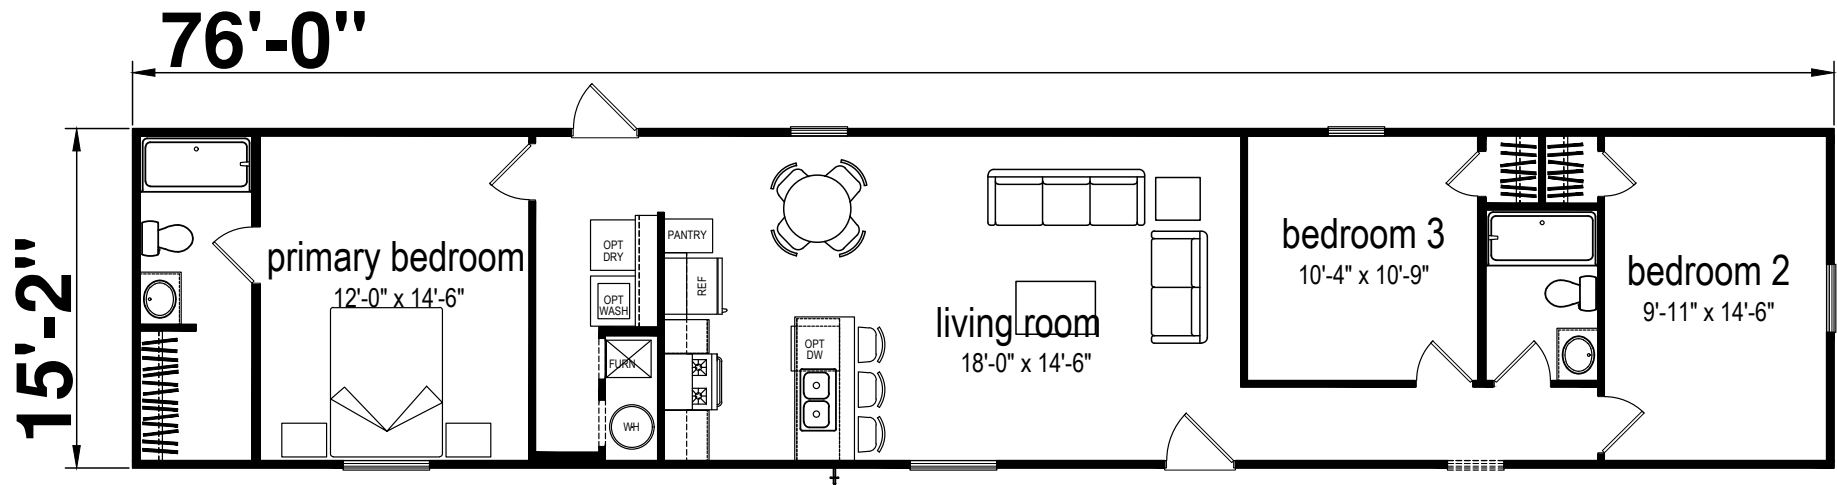

Elin

Prime Series

1,153 SQ. FT. (Approximate) 3 Bedroom, 2 Bath

Last Updated: 2-14-24

FACTORY SELECT HOMES
4890 W. Main St.
Farmington, NM 87401

FSMobileHomes.com | 1-800-750-8802

IMPORTANT: Alta Cima Corp reserves the right to modify, cancel or substitute products or features of this event at any time without prior notice or obligation. Pictures and other promotional materials are representative and may depict or contain floor plans, square footages, elevations, options, upgrades, extra design features, decorations, floor coverings, specialty light fixtures, custom paint and wall coverings, window treatments, landscaping, sound and alarm systems, furnishings, appliances, and other designer/decorator features and amenities that are not included as part of the home and/or may not be available at all locations. Home, pricing and community information is subject to change, and homes to prior sale, at any time without notice or obligation. ©2020 Alta Cima Corp. All rights reserved.