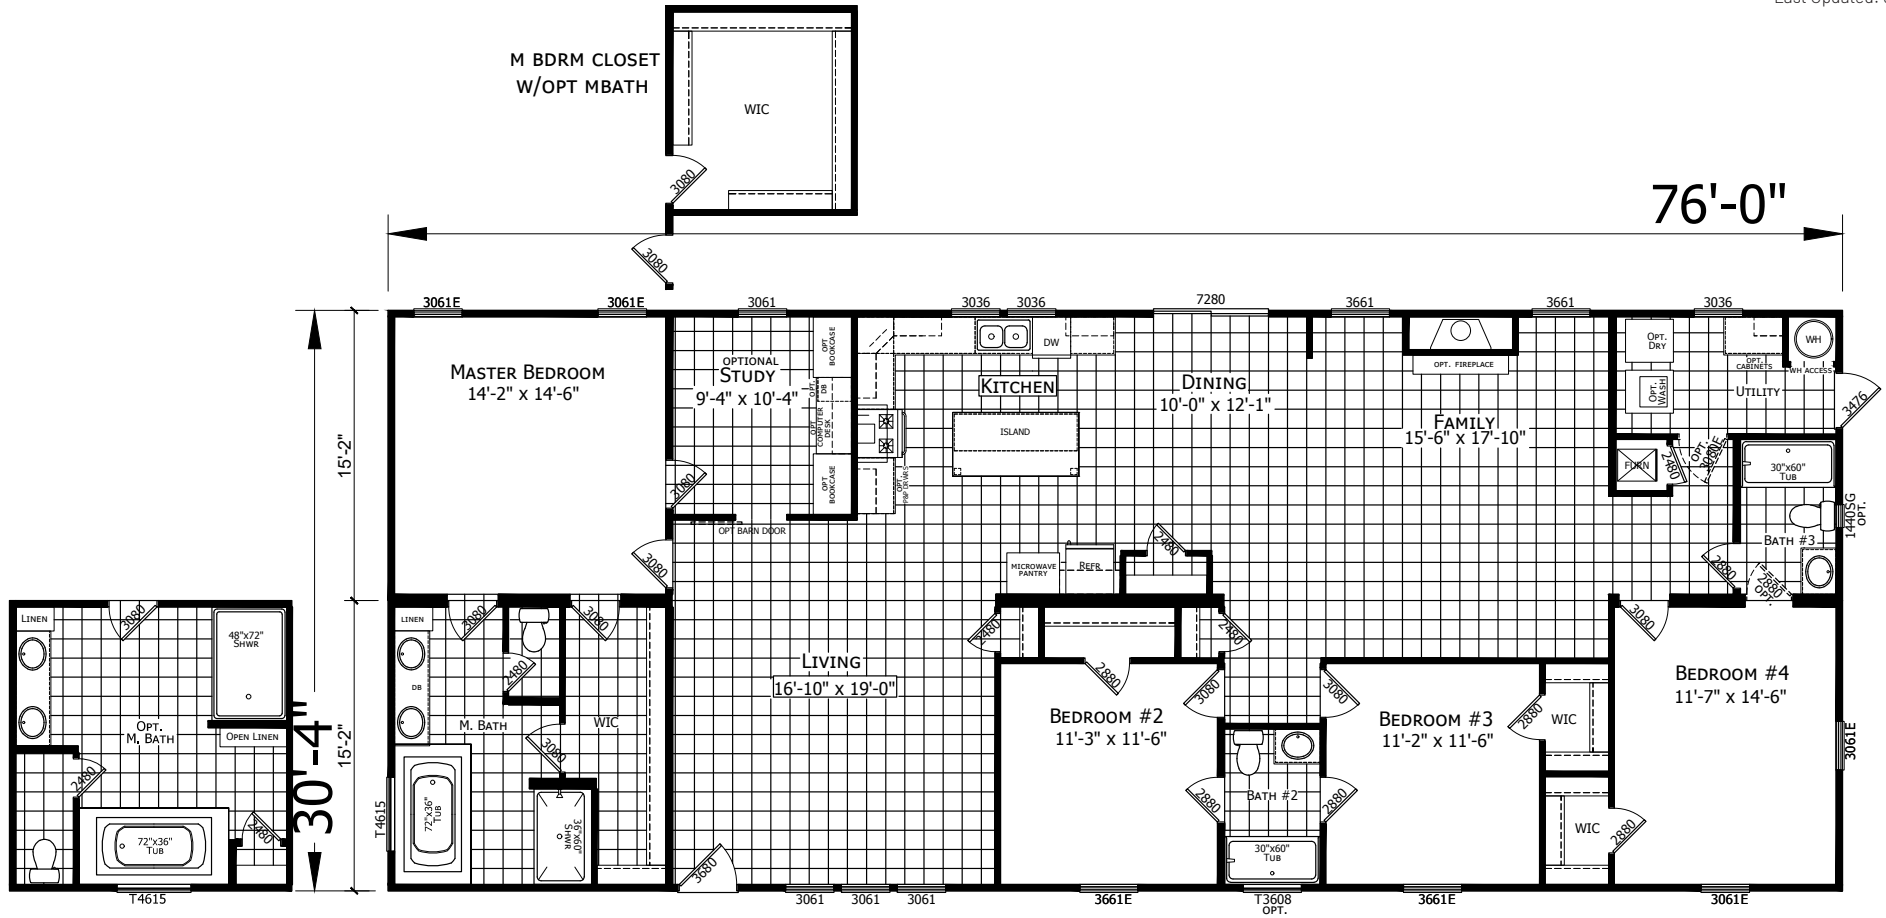

# Domingo

Innovation Series - Multi Section

2,305 SQ. FT. (Approximate) 4 Bedrooms, 3 Baths

Last Updated: 5-25-21

**FACTORY SELECT HOMES**  
4890 W. Main St.  
Farmington, NM 87401

**FSMobileHomes.com | 1-800-750-8802**