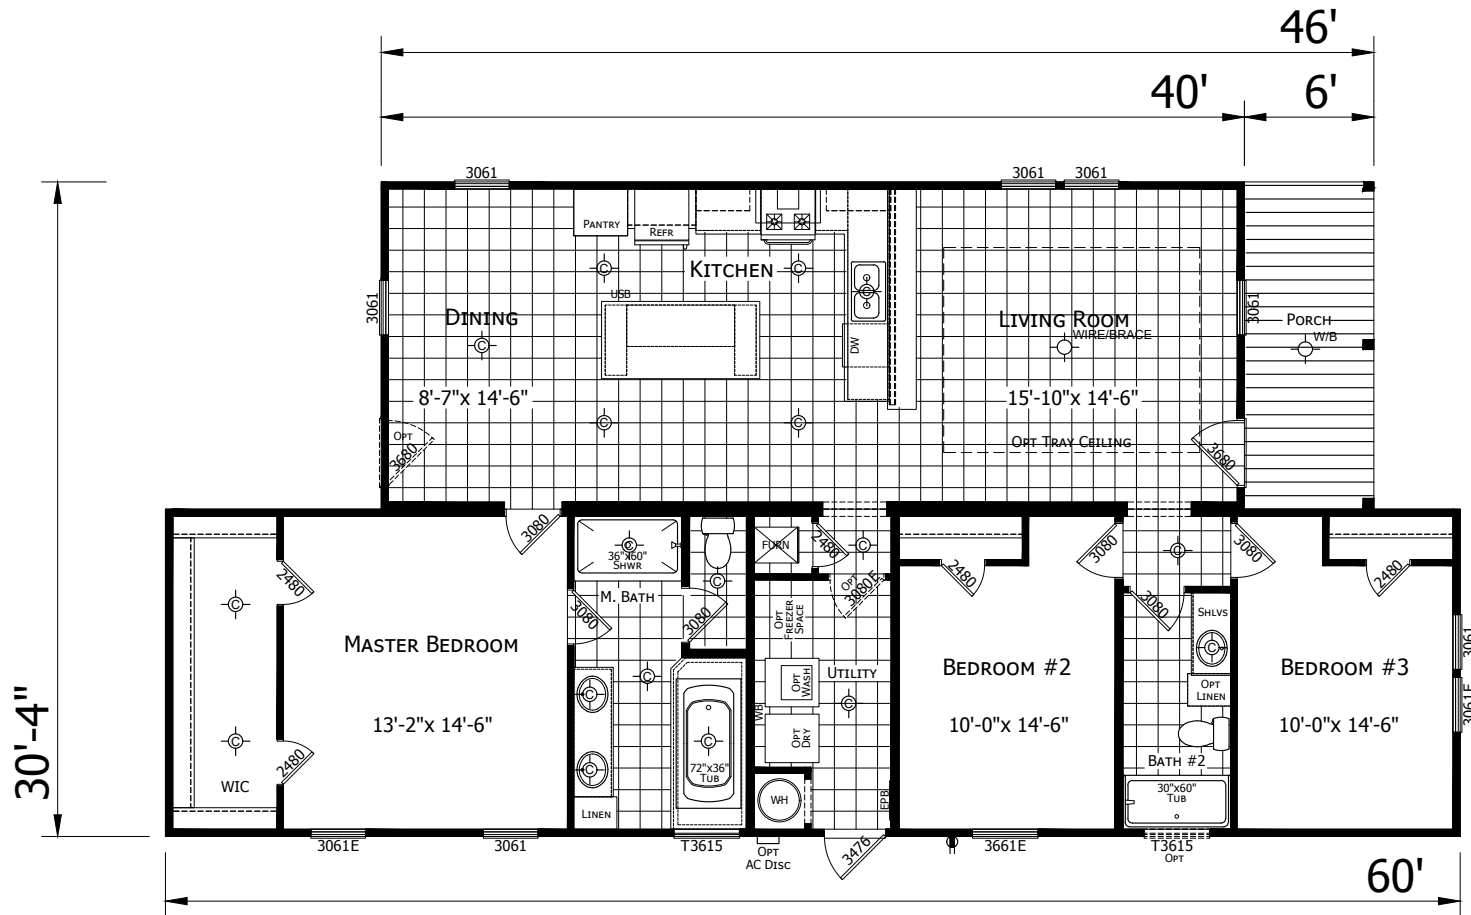

Deverson

Innovation Series - Multi Section

1,517 SQ. FT. (Approximate) 3 Bedrooms, 2 Bath

Last Updated: 11-8-21

FACTORY SELECT HOMES
4890 W. Main St.
Farmington, NM 87401

FSMobileHomes.com | 1-800-750-8802