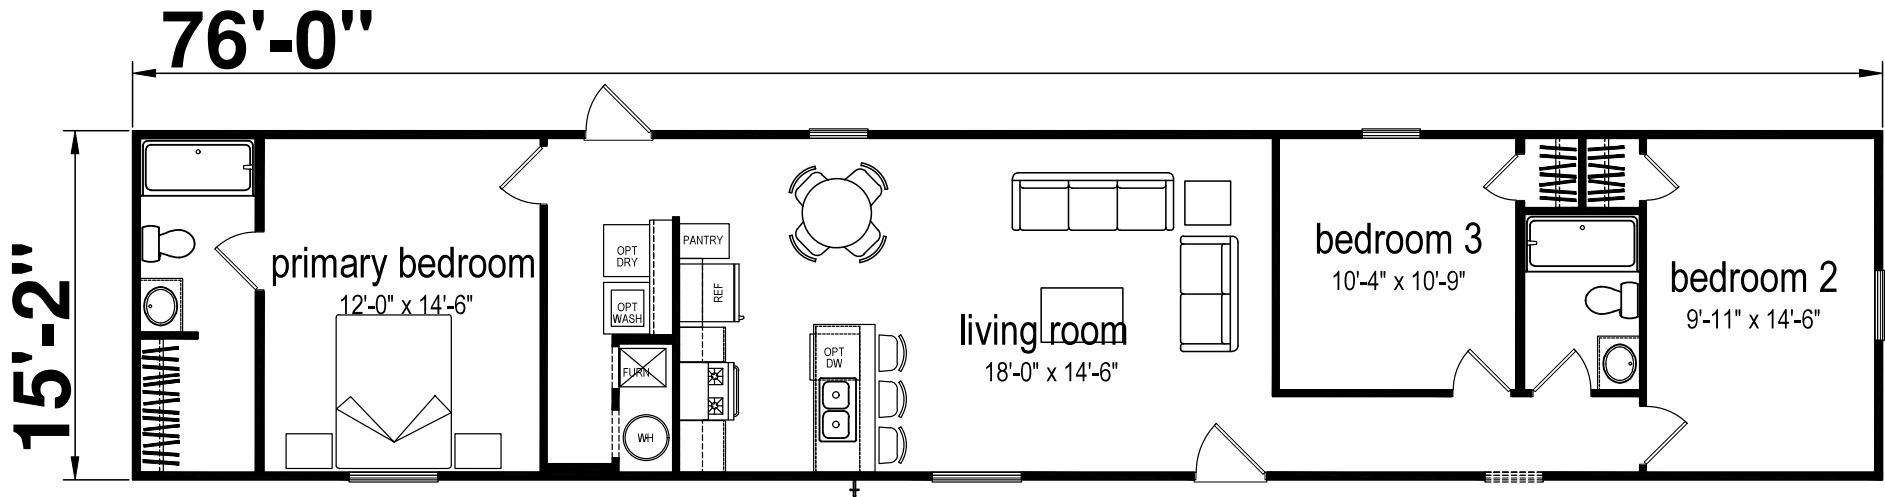

Dalton

Prime Series

1,031 SQ. FT. (Approximate) 3 Bedroom, 2 Bath

Last Updated: 3-14-24

FACTORY SELECT HOMES
4890 W. Main St.
Farmington, NM 87401

FSMobileHomes.com | 1-800-750-8802

IMPORTANT: Alta Cima Corp reserves the right to modify, cancel or substitute products or features of this event at any time without prior notice or obligation. Pictures and other promotional materials are representative and may depict or contain floor plans, square footages, elevations, options, upgrades, extra design features, decorations, floor coverings, specialty light fixtures, custom paint and wall coverings, window treatments, landscaping, sound and alarm systems, furnishings, appliances, and other designer/decorator features and amenities that are not included as part of the home and/or may not be available at all locations. Home, pricing and community information is subject to change, and homes to prior sale, at any time without notice or obligation. ©2020 Alta Cima Corp. All rights reserved.