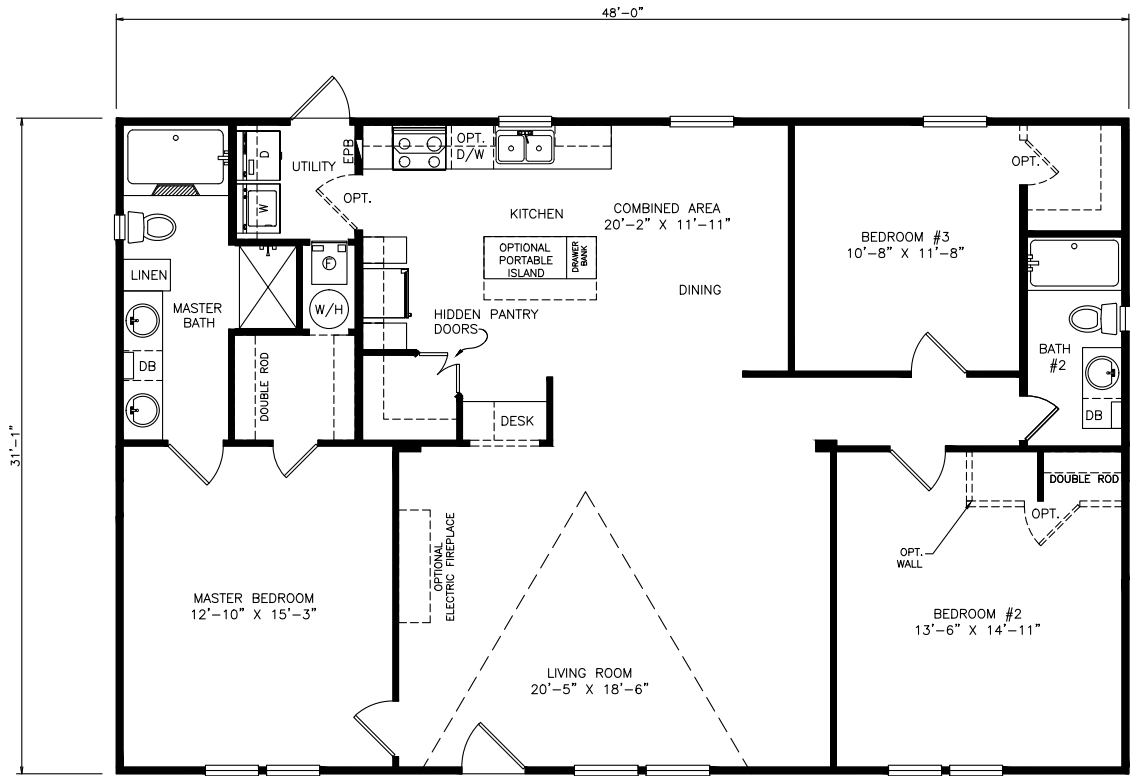

# Dalecroft

Heritage Series - Multi Section

1,497 SQ. FT. (Approximate) 3 Bedrooms, 2 Baths

Last Updated: 7-21-21

**FACTORY SELECT HOMES**  
4890 W. Main St.  
Farmington, NM 87401

**FSMobileHomes.com | 1-800-750-8802**