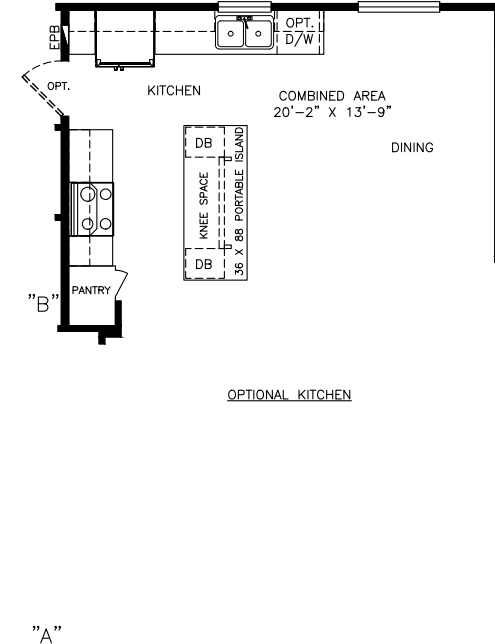

# Dalecroft

Heritage Series - Multi Section

1,497 SQ. FT. (Approximate) 3 Bedrooms, 2 Baths

Last Updated: 7-21-21

**FACTORY SELECT HOMES**  
4890 W. Main St.  
Farmington, NM 87401

**FSMobileHomes.com | 1-800-750-8802**