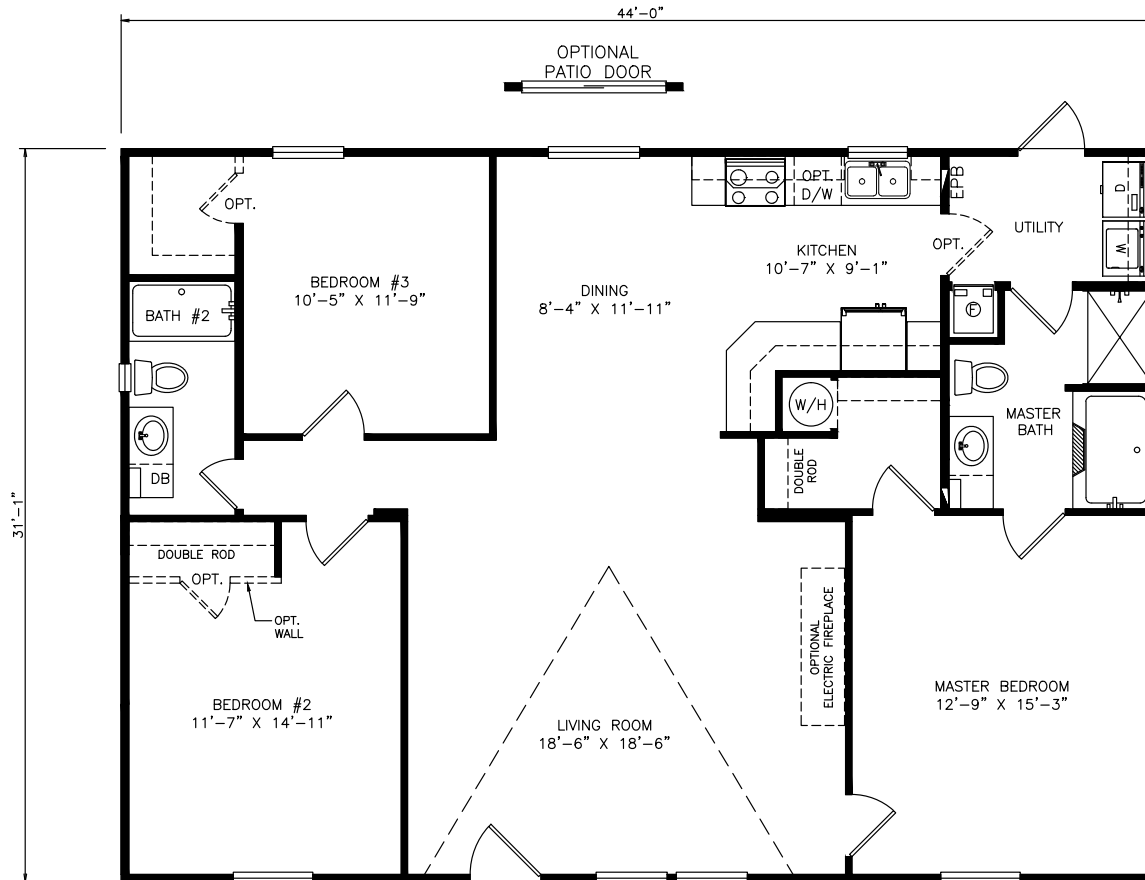

# Craven

Heritage Series - Multi Section

1,372 SQ. FT. (Approximate) 3 Bedrooms, 2 Baths

Last Updated: 7-7-21

**FACTORY SELECT HOMES**  
4890 W. Main St.  
Farmington, NM 87401

**FSMobileHomes.com | 1-800-750-8802**