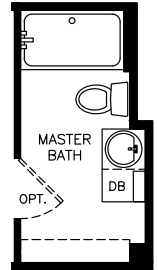

Cove

Select Series - Single Section

1,068 SQ. FT. (Approximate) 3 Bedrooms, 2 Baths

Last Updated: 7-6-21

OPTIONAL

OPT. DISHWASHER CONFIGURATION

OPT. MASTER BATH SHOWER CONFIGURATION

FACTORY SELECT HOMES
4890 W. Main St.
Farmington, NM 87401