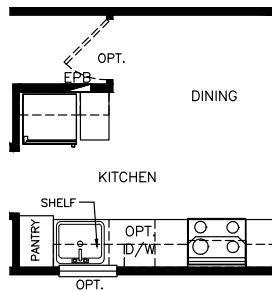

Cove

Select Series - Single Section

1,068 SQ. FT. (Approximate) 3 Bedrooms, 2 Baths

Last Updated: 7-6-21

OPTIONAL

OPT. DISHWASHER CONFIGURATION

OPT. MASTER BATH SHOWER CONFIGURATION

FACTORY SELECT HOMES
4890 W. Main St.
Farmington, NM 87401