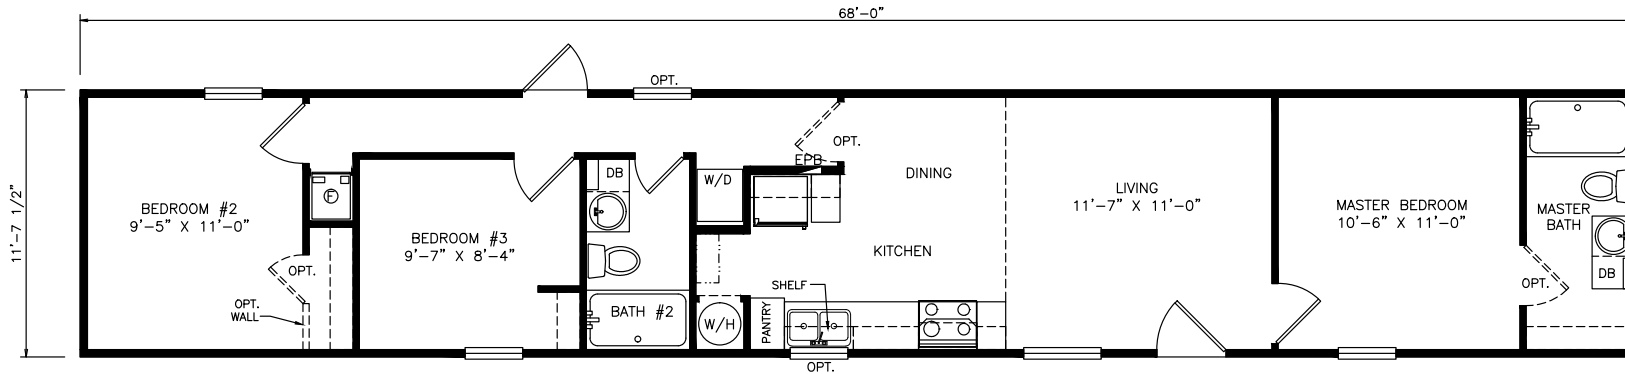

Cove

Select Series - Single Section

1,068 SQ. FT. (Approximate) 3 Bedrooms, 2 Baths

Last Updated: 7-6-21

OPTIONAL

OPT. DISHWASHER CONFIGURATION

OPT. MASTER BATH SHOWER CONFIGURATION

FACTORY SELECT HOMES
4890 W. Main St.
Farmington, NM 87401