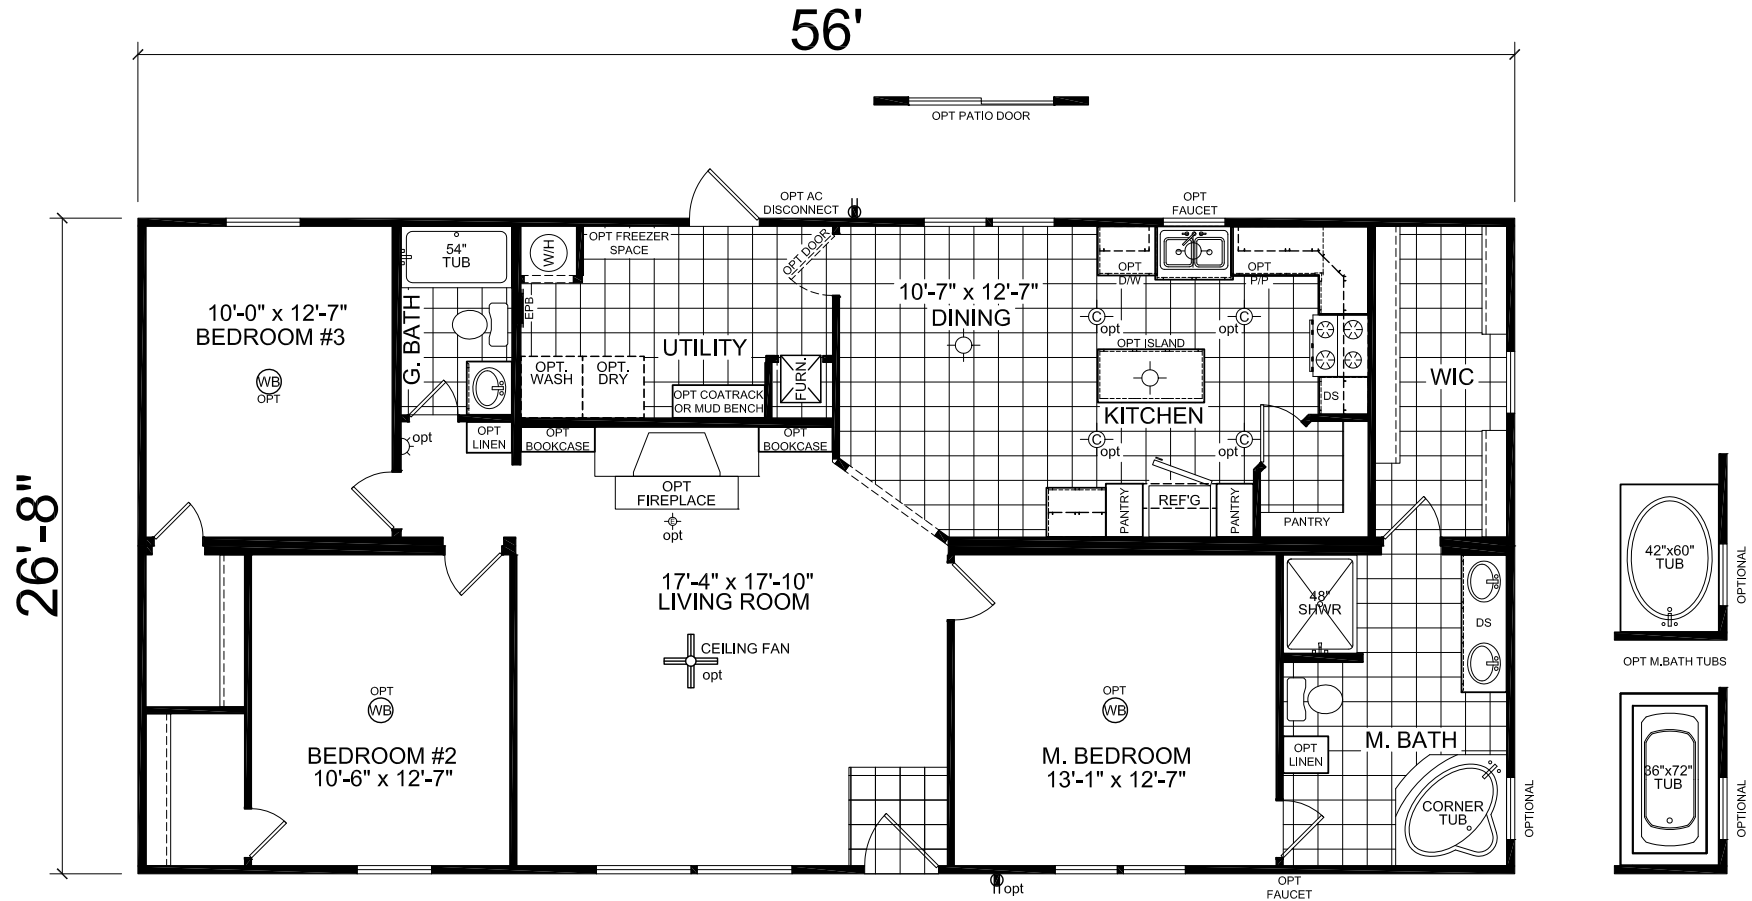

Chatfield

Innovation Series - Multi Section

1,493 SQ. FT. (Approximate) 3 Bedrooms, 2 Bath

Last Updated: 5-24-21

FACTORY SELECT HOMES
 4890 W. Main St.
 Farmington, NM 87401

FSMobileHomes.com | 1-800-750-8802