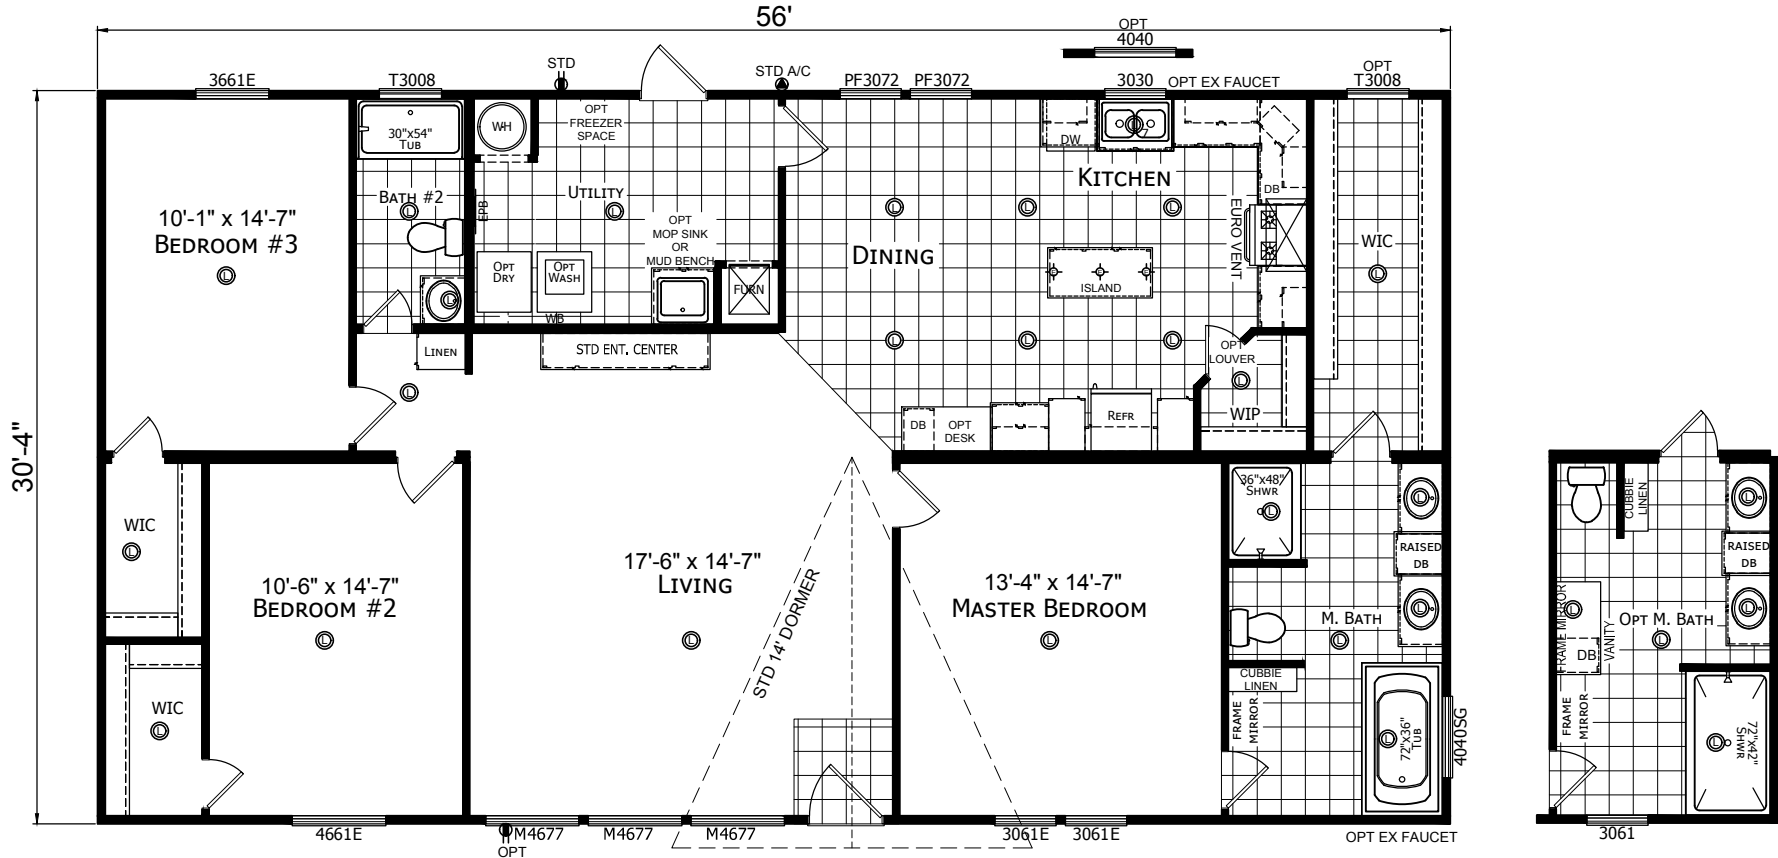

Cayce

Select Series - Multi Section by Champion Homes | Burleson, TX

1,699 SQ. FT. (Approximate) 3 Bedroom, 2 Bath

Last Updated: 6-14-21

FACTORY SELECT HOMES
4890 W. Main St.
Farmington, NM 87401

FSMobileHomes.com | 1-800-750-8802