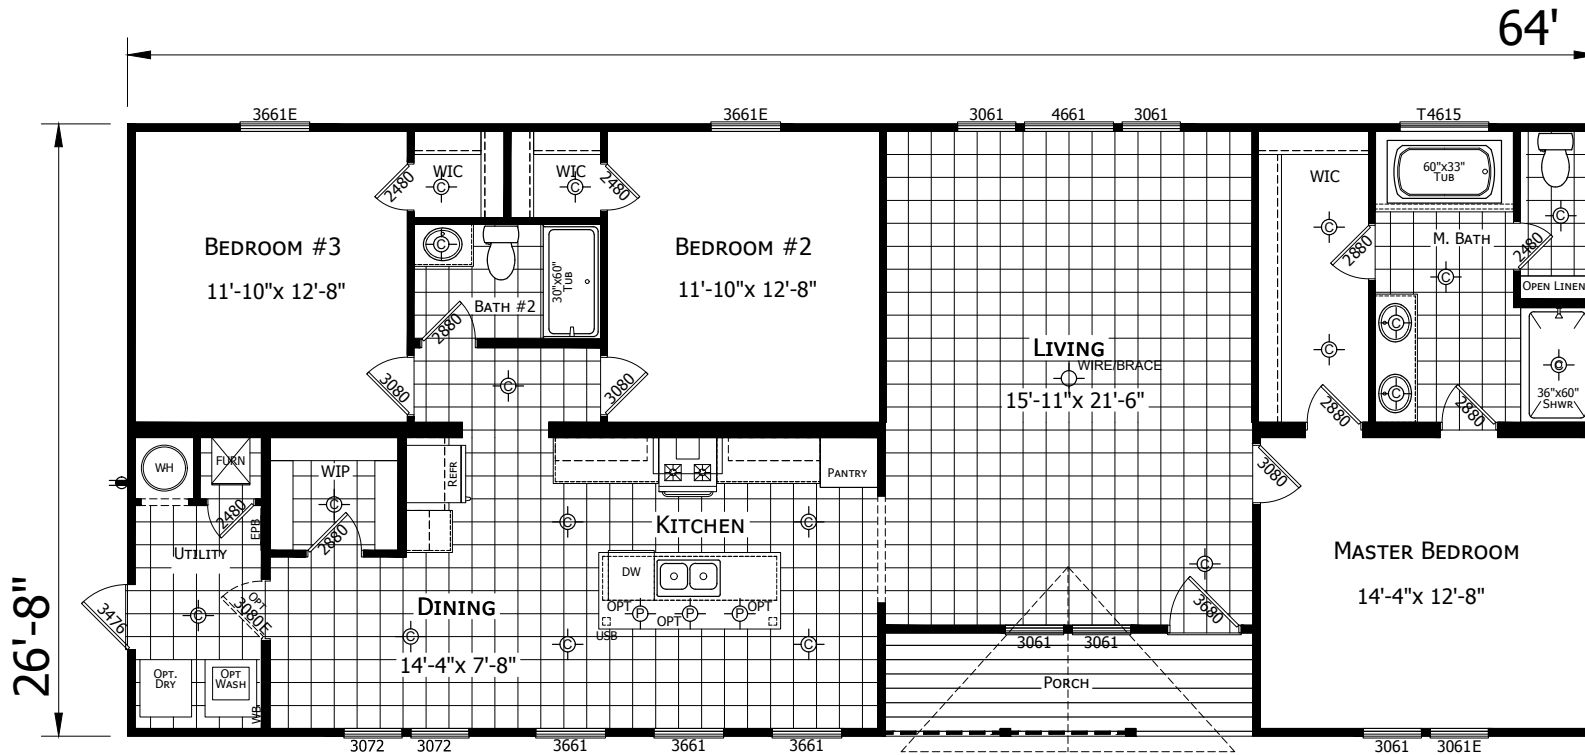

Castlewood

Innovation Series - Multi Section

1,635 SQ. FT. (Approximate) 3 Bedrooms, 2 Baths

Last Updated: 5-24-21

FACTORY SELECT HOMES
4890 W. Main St.
Farmington, NM 87401

FSMobileHomes.com | 1-800-750-8802