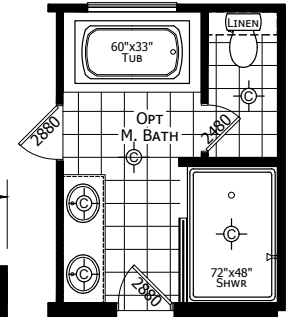

Castlewood

Innovation Series - Multi Section

1,635 SQ. FT. (Approximate) 3 Bedrooms, 2 Baths

Last Updated: 5-24-21

FACTORY SELECT HOMES
4890 W. Main St.
Farmington, NM 87401

FSMobileHomes.com | 1-800-750-8802