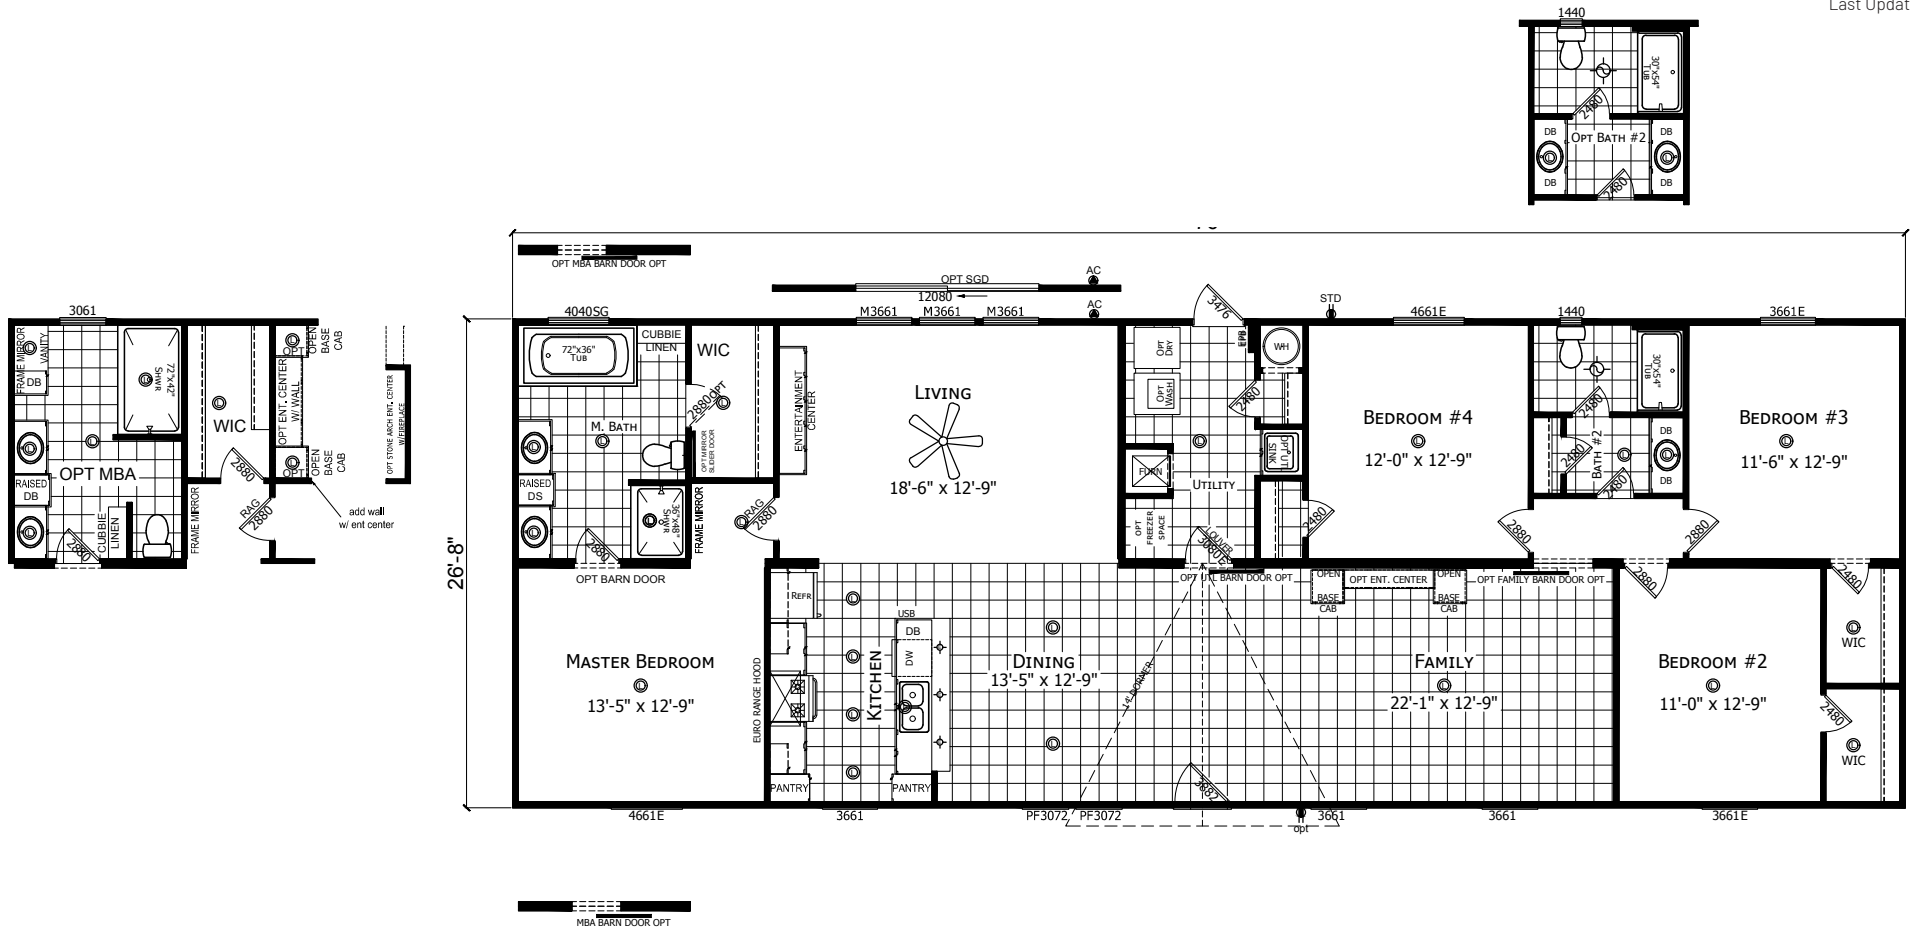

# Cadena

Select Series - Multi Section by Champion Homes | Burleson, TX

2,027 SQ. FT. (Approximate) 4 Bedroom, 2 Bath

Last Updated: 6-14-21

**FACTORY SELECT HOMES**  
4890 W. Main St.  
Farmington, NM 87401