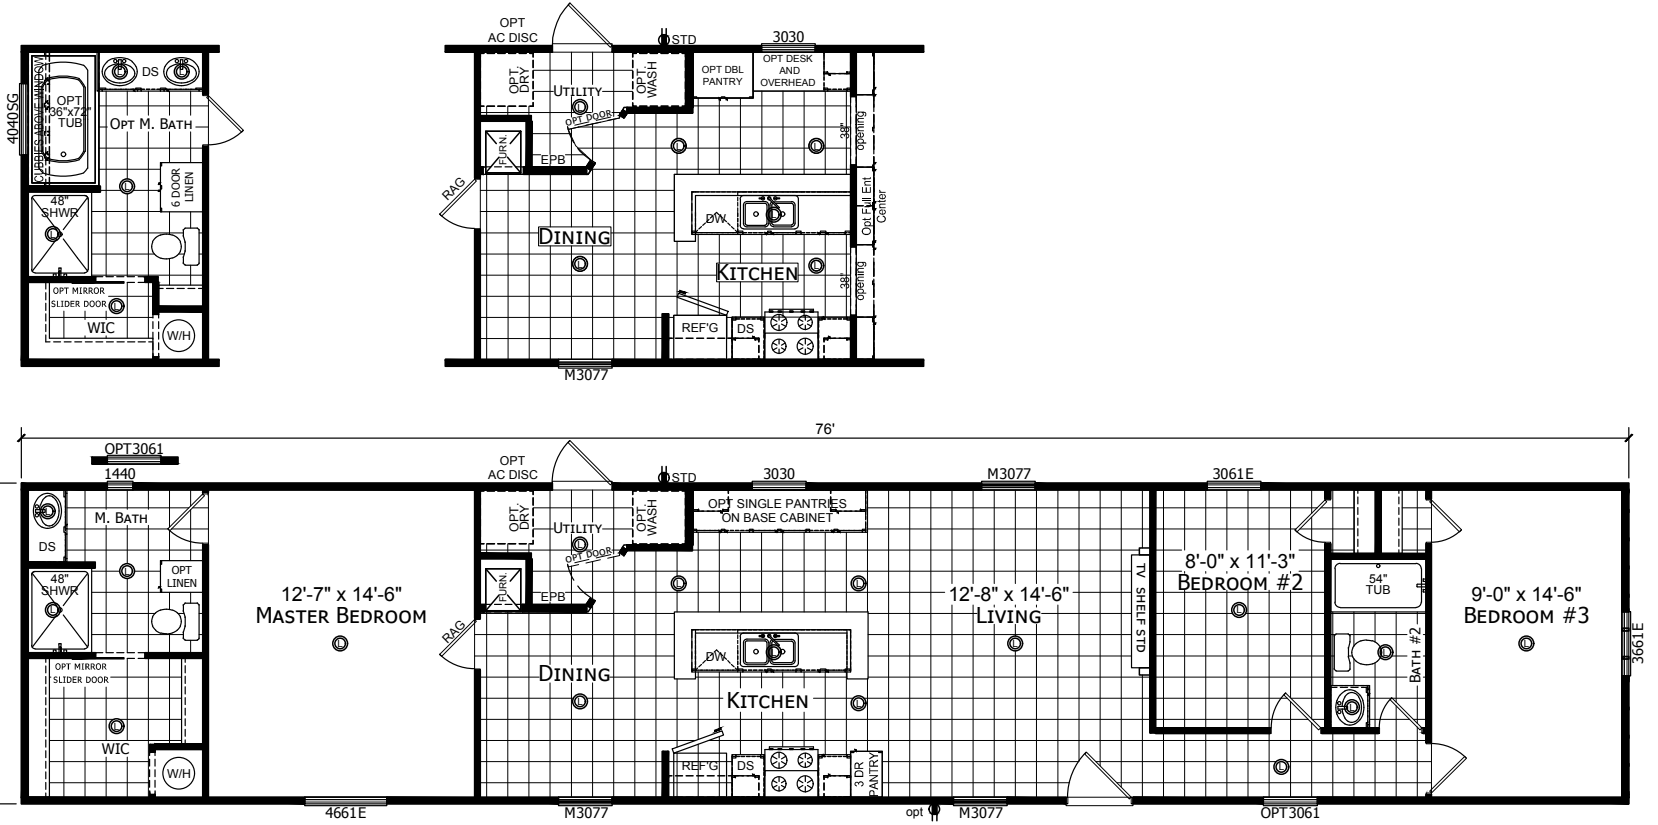

# Brewton

Select Series - Single Section by Champion Homes | Burleson, TX

1,153 SQ. FT. (Approximate) 3 Bedroom, 2 Bath

Last Updated: 6-14-21

**FACTORY SELECT HOMES**  
 4890 W. Main St.  
 Farmington, NM 87401