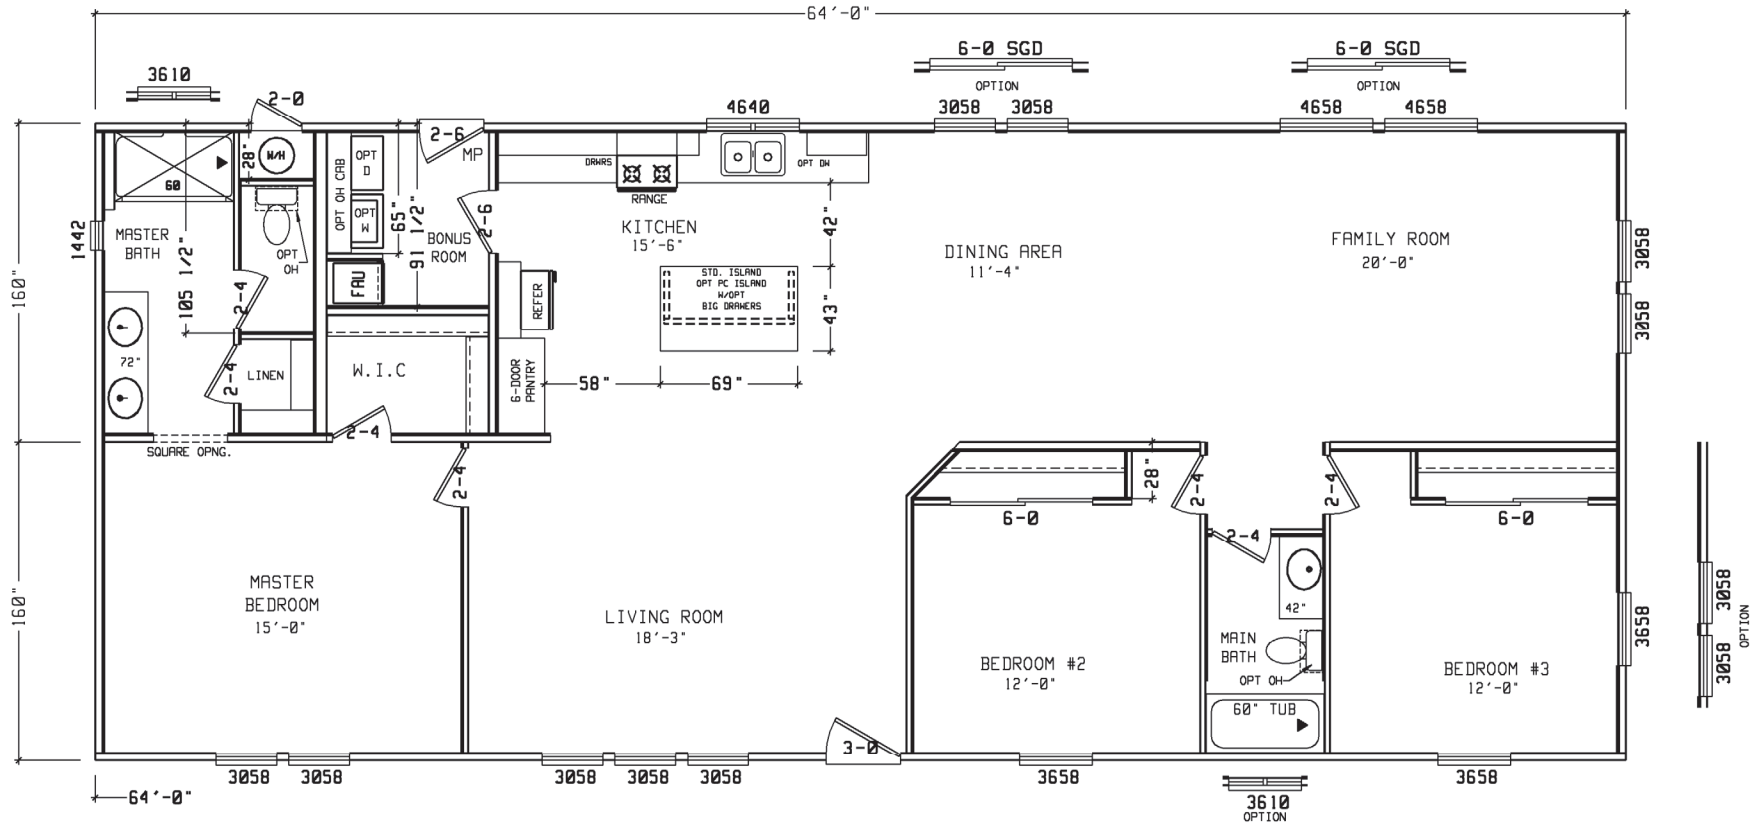

# Branon

GS Series

1,707 SQ. FT. (Approximate) 3 Bedrooms, 2 Baths

Last Updated: 4-16-21

**FACTORY SELECT HOMES**  
4890 W. Main St.  
Farmington, NM 87401

**FSMobileHomes.com | 1-800-750-8802**

**IMPORTANT:** Alta Cima Corp reserves the right to modify, cancel or substitute products or features of this event at any time without prior notice or obligation. Pictures and other promotional materials are representative and may depict or contain floor plans, square footages, elevations, options, upgrades, extra design features, decorations, floor coverings, specialty light fixtures, custom paint and wall coverings, window treatments, landscaping, sound and alarm systems, furnishings, appliances, and other designer/decorator features and amenities that are not included as part of the home and/or may not be available at all locations. Home, pricing and community information is subject to change, and homes to prior sale, at any time without notice or obligation. ©2020 Alta Cima Corp. All rights reserved.