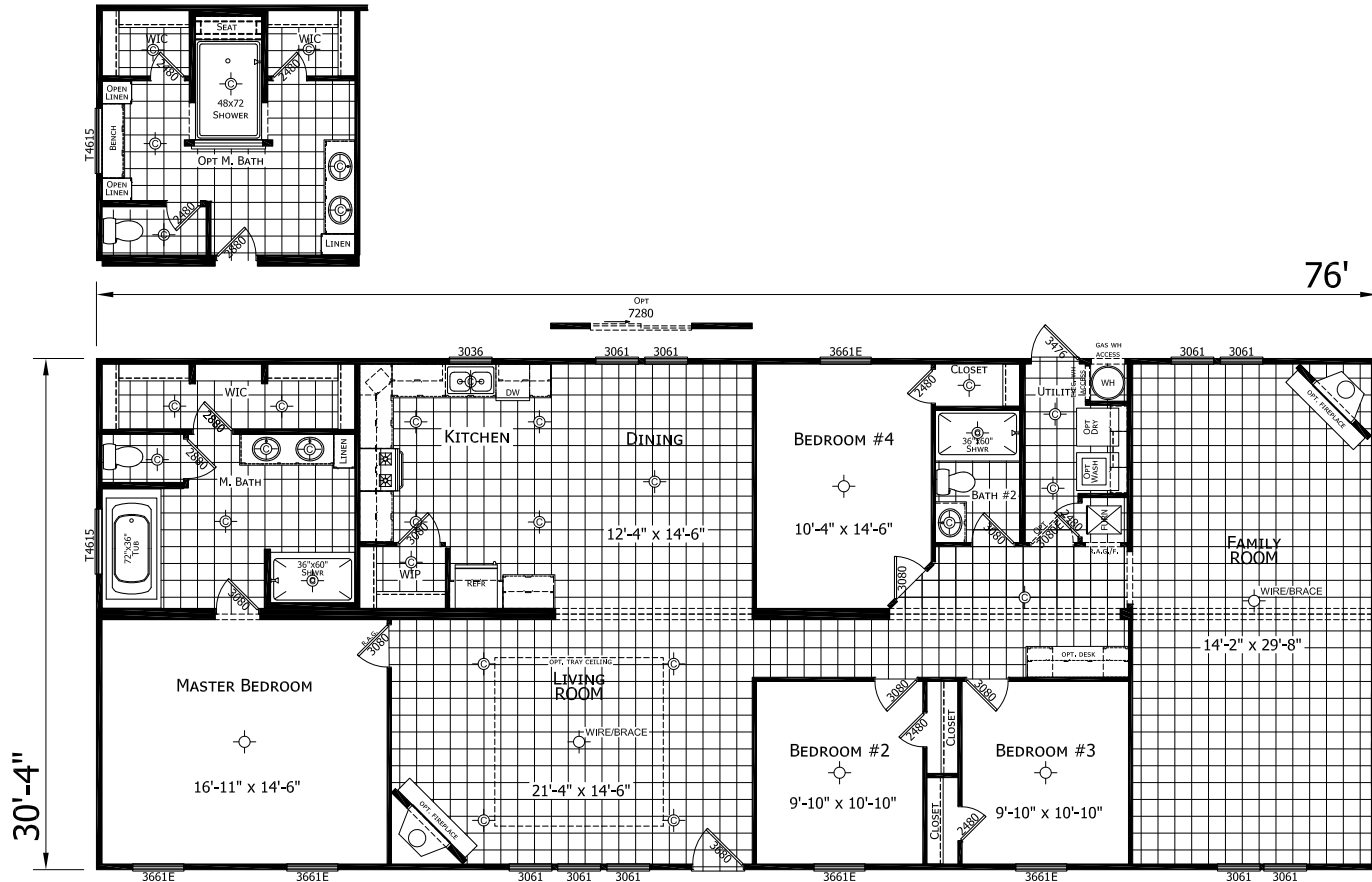

# Barelas

Innovation Series - Multi Section

2,305 SQ. FT. (Approximate) 4 Bedrooms, 2 Baths

Last Updated: 5-25-21

**FACTORY SELECT HOMES**  
4890 W. Main St.  
Farmington, NM 87401

**FSMobileHomes.com | 1-800-750-8802**