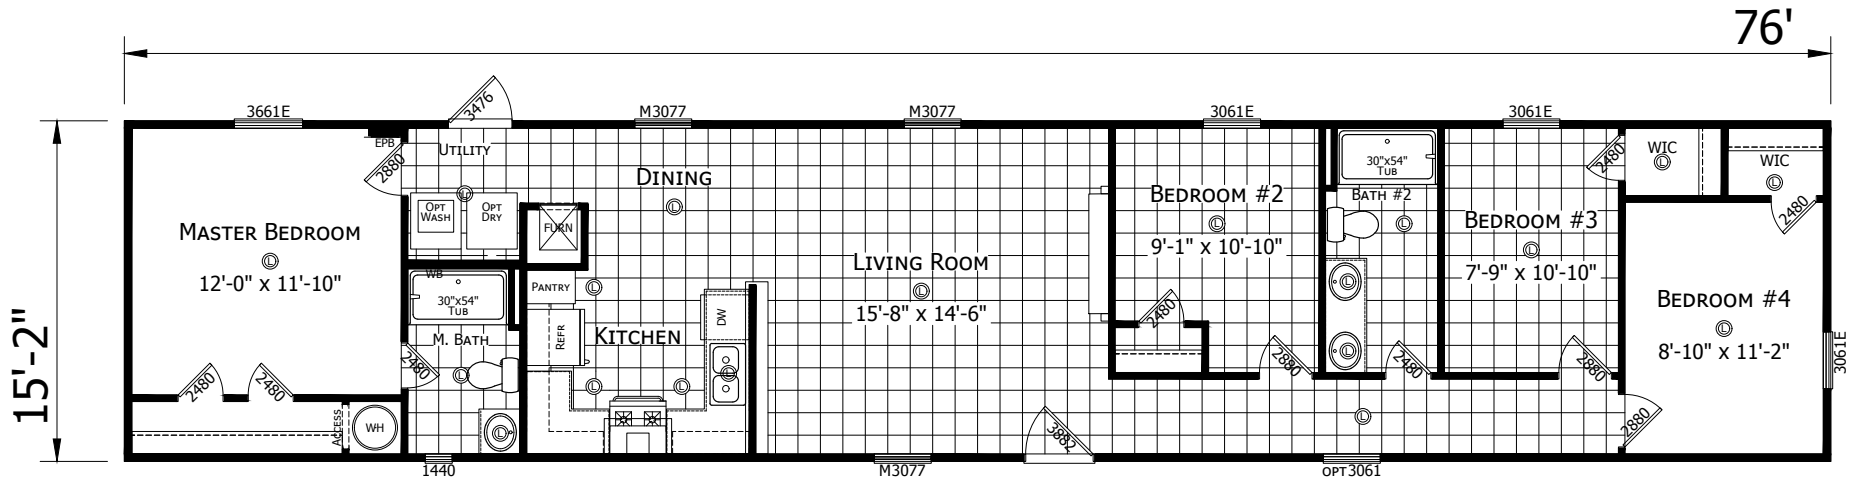

Balmoral

Select Series - Single Section by Champion Homes | Burleson, TX

1,153 SQ. FT. (Approximate) 4 Bedroom, 2 Bath

Last Updated: 7-19-21

FACTORY SELECT HOMES
4890 W. Main St.
Farmington, NM 87401

FSMobileHomes.com | 1-800-750-8802