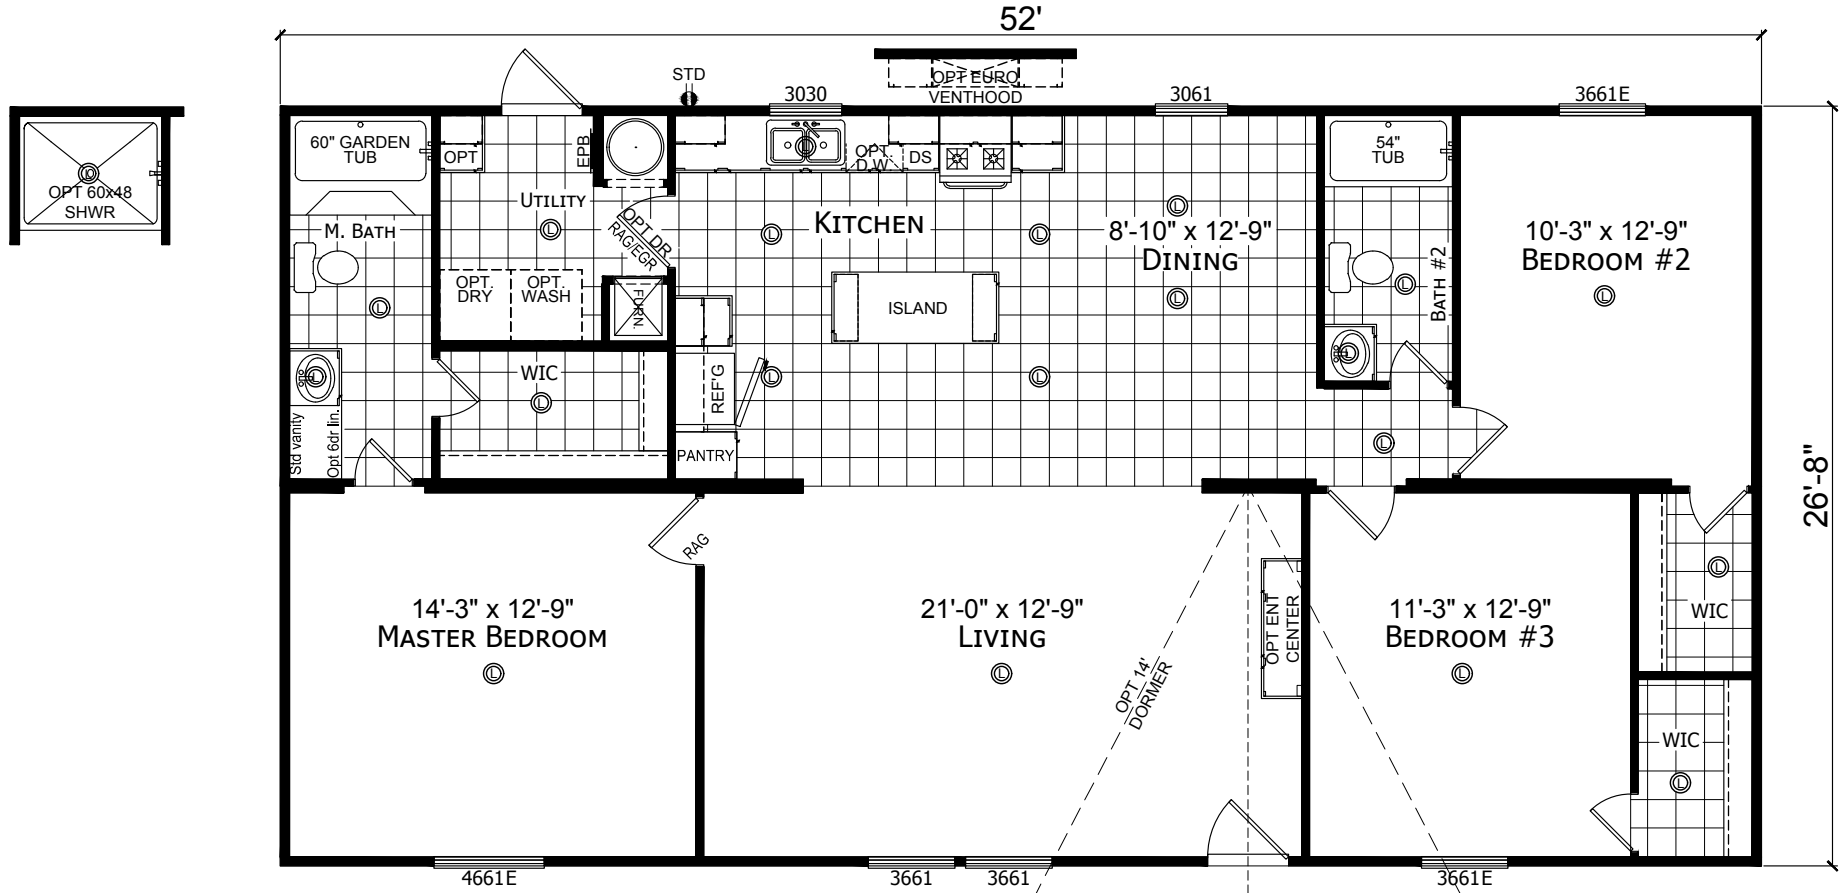

Baffie

Redman Classic Series - Multi Section by Champion Homes | Burleson, TX

1,386 SQ. FT. (Approximate) 3 Bedroom, 2 Bath

Last Updated: 6-14-21

FACTORY SELECT HOMES
4890 W. Main St.
Farmington, NM 87401