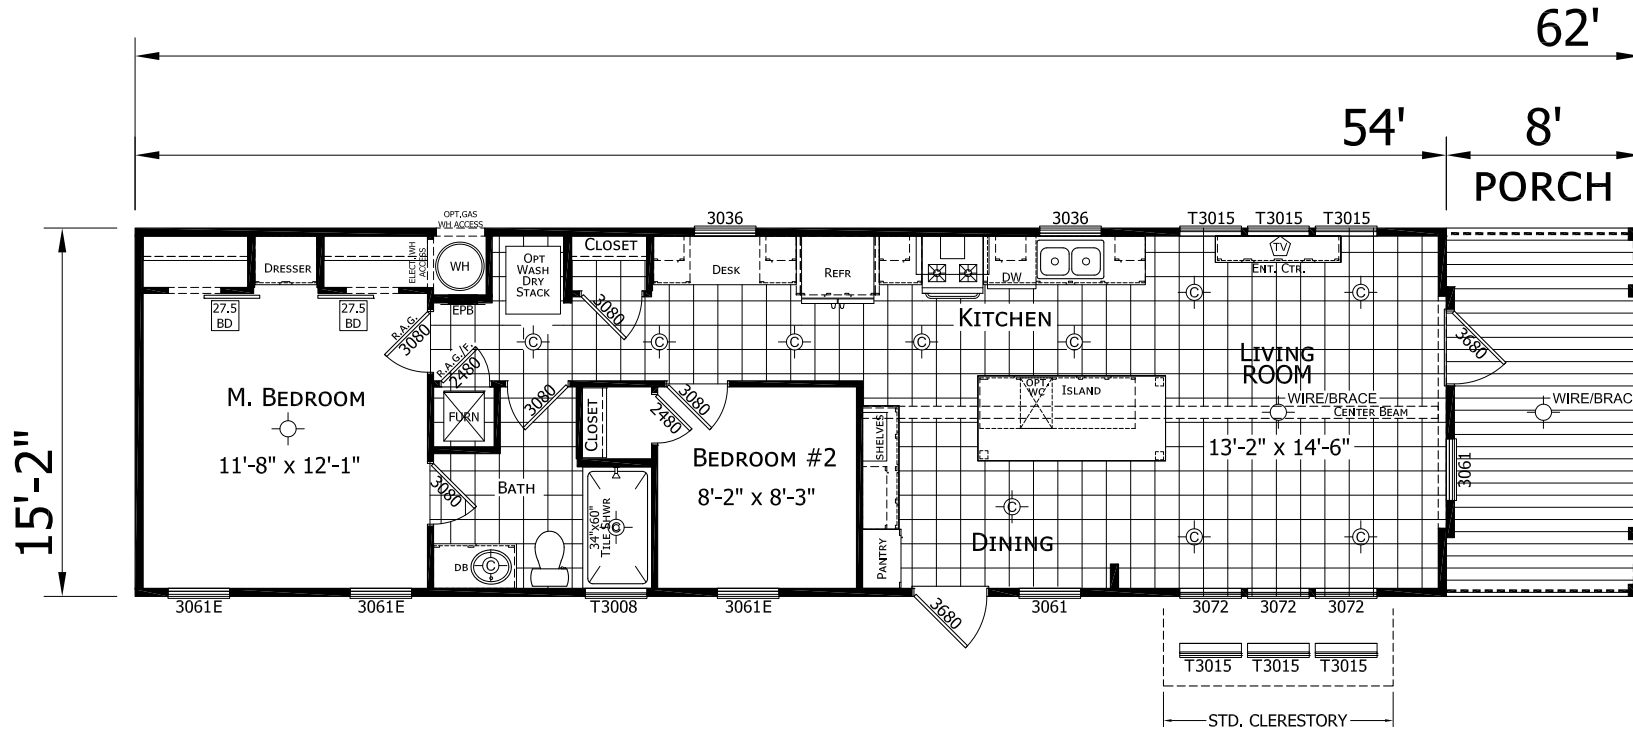

# Ashbaugh

Diamond Series

819 SQ. FT. (Approximate) 2 Bedrooms, 1 Bath

Last Updated: 5-21-21

**FACTORY SELECT HOMES**  
4890 W. Main St.  
Farmington, NM 87401

**FSMobileHomes.com | 1-800-750-8802**

**IMPORTANT:** Alta Cima Corp reserves the right to modify, cancel or substitute products or features of this event at any time without prior notice or obligation. Pictures and other promotional materials are representative and may depict or contain floor plans, square footages, elevations, options, upgrades, extra design features, decorations, floor coverings, specialty light fixtures, custom paint and wall coverings, window treatments, landscaping, sound and alarm systems, furnishings, appliances, and other designer/decorator features and amenities that are not included as part of the home and/or may not be available at all locations. Home, pricing and community information is subject to change, and homes to prior sale, at any time without notice or obligation. ©2020 Alta Cima Corp. All rights reserved.