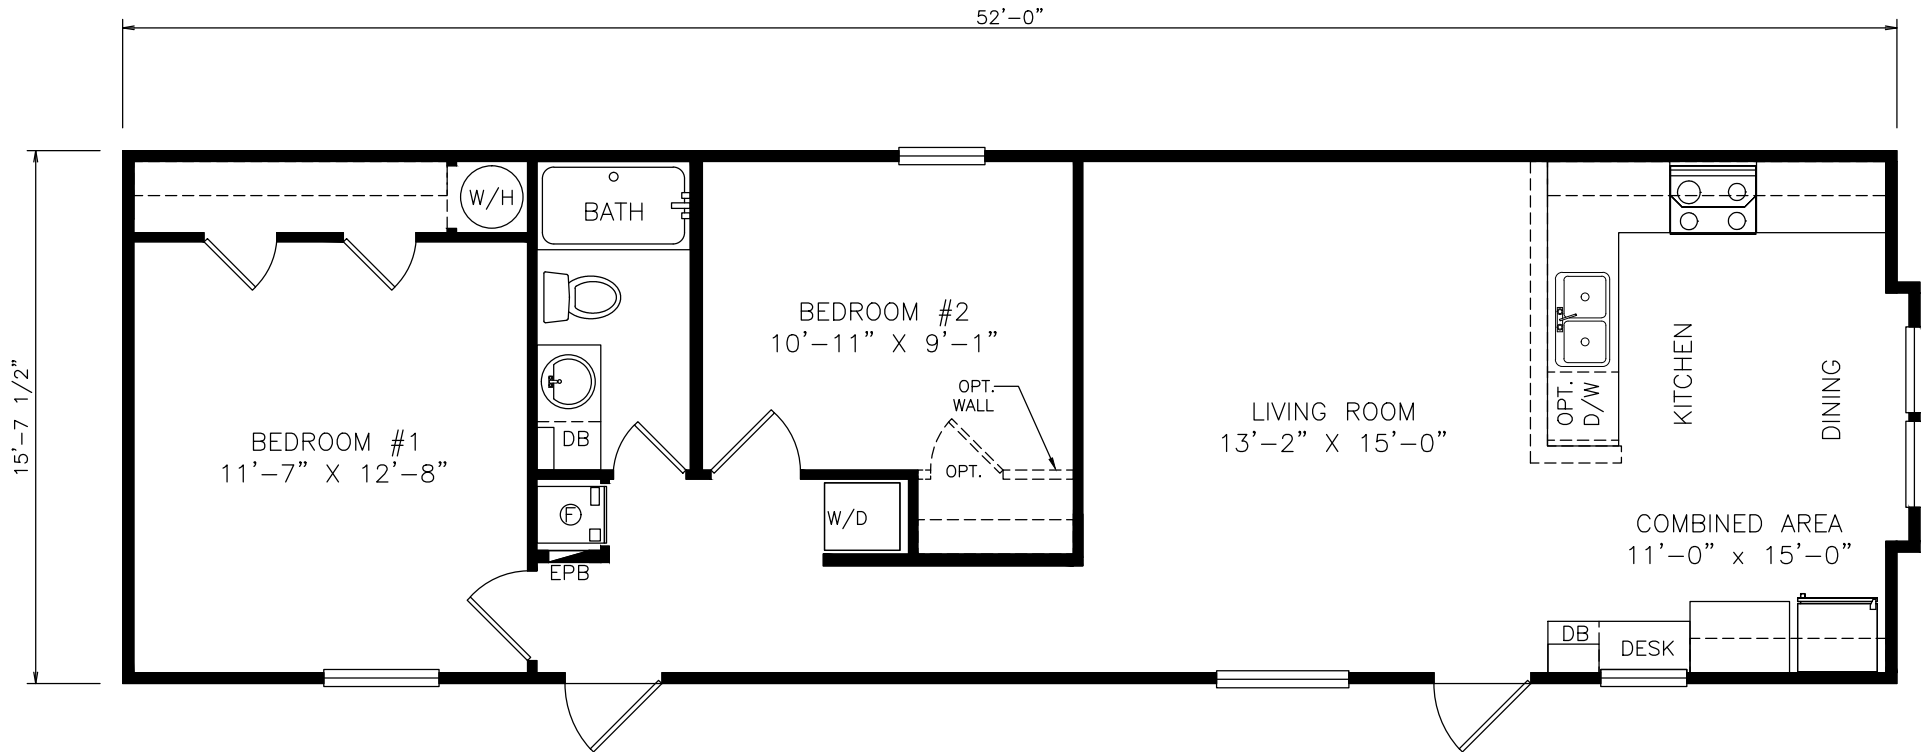

Arrington

Heritage Series - Single Section

822 SQ. FT. (Approximate) 2 Bedrooms, 1 Bath

Last Updated: 7-7-21

FACTORY SELECT HOMES
4890 W. Main St.
Farmington, NM 87401

FSMobileHomes.com | 1-800-750-8802

IMPORTANT: Alta Cima Corp reserves the right to modify, cancel or substitute products or features of this event at any time without prior notice or obligation. Pictures and other promotional materials are representative and may depict or contain floor plans, square footages, elevations, options, upgrades, extra design features, decorations, floor coverings, specialty light fixtures, custom paint and wall coverings, window treatments, landscaping, sound and alarm systems, furnishings, appliances, and other designer/decorator features and amenities that are not included as part of the home and/or may not be available at all locations. Home, pricing and community information is subject to change, and homes to prior sale, at any time without notice or obligation. ©2020 Alta Cima Corp. All rights reserved.