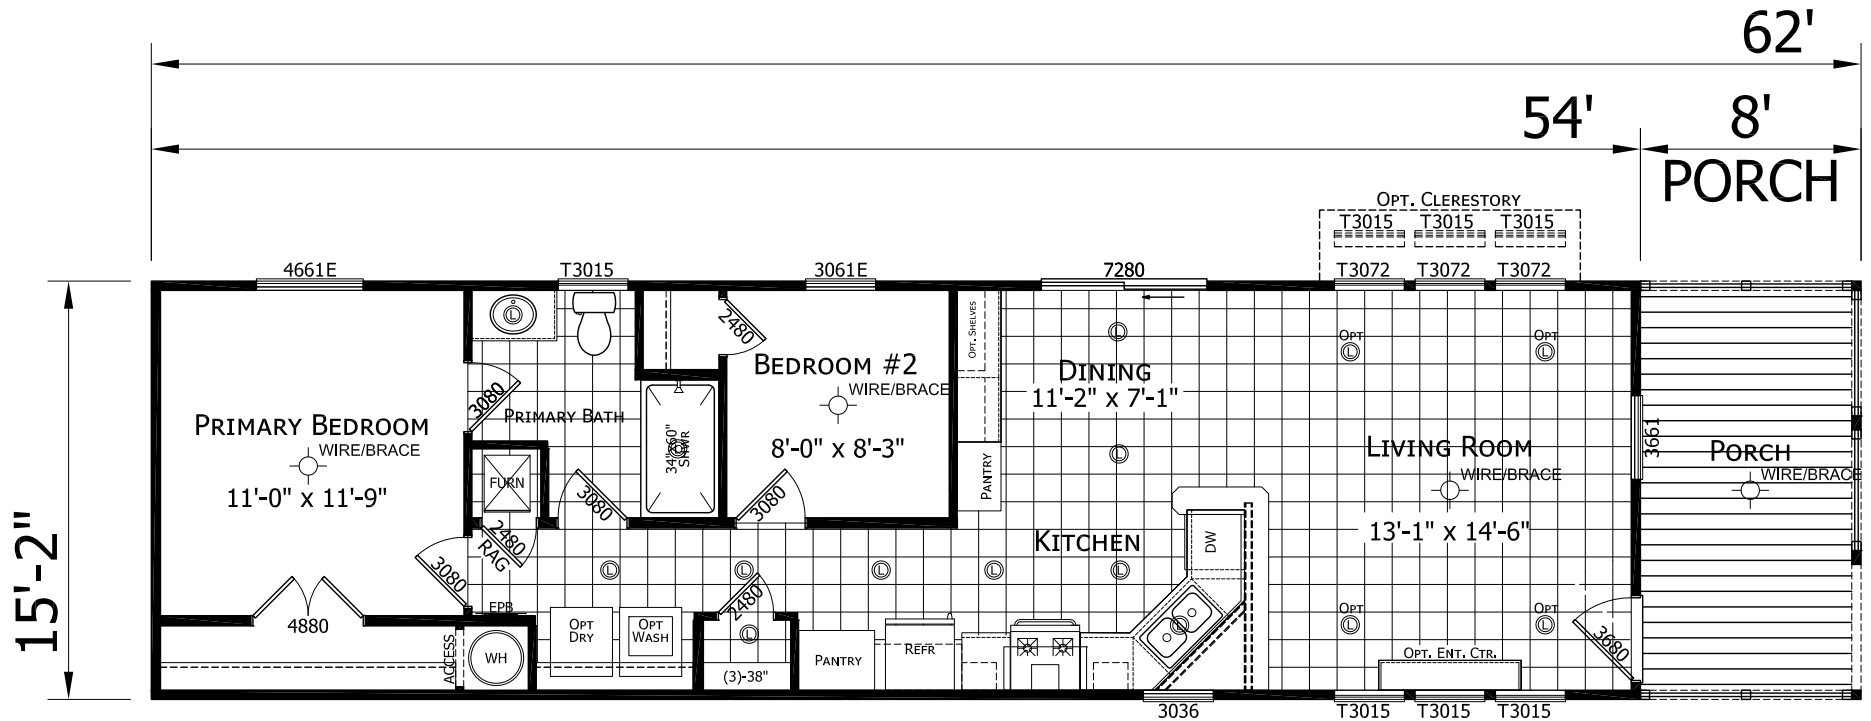

Arborton

Innovation Series - Single Section

819 SQ. FT. (Approximate) 2 Bedrooms, 1 Baths

Last Updated: 6-22-22

15'-2"

54'

62'

8'

PORCH

FACTORY SELECT HOMES
4890 W. Main St.
Farmington, NM 87401

FSMobileHomes.com | 1-800-750-8802

IMPORTANT: Alta Cima Corp reserves the right to modify, cancel or substitute products or features of this event at any time without prior notice or obligation. Pictures and other promotional materials are representative and may depict or contain floor plans, square footages, elevations, options, upgrades, extra design features, decorations, floor coverings, specialty light fixtures, custom paint and wall coverings, window treatments, landscaping, sound and alarm systems, furnishings, appliances, and other designer/decorator features and amenities that are not included as part of the home and/or may not be available at all locations. Home, pricing and community information is subject to change, and homes to prior sale, at any time without notice or obligation. ©2020 Alta Cima Corp. All rights reserved.