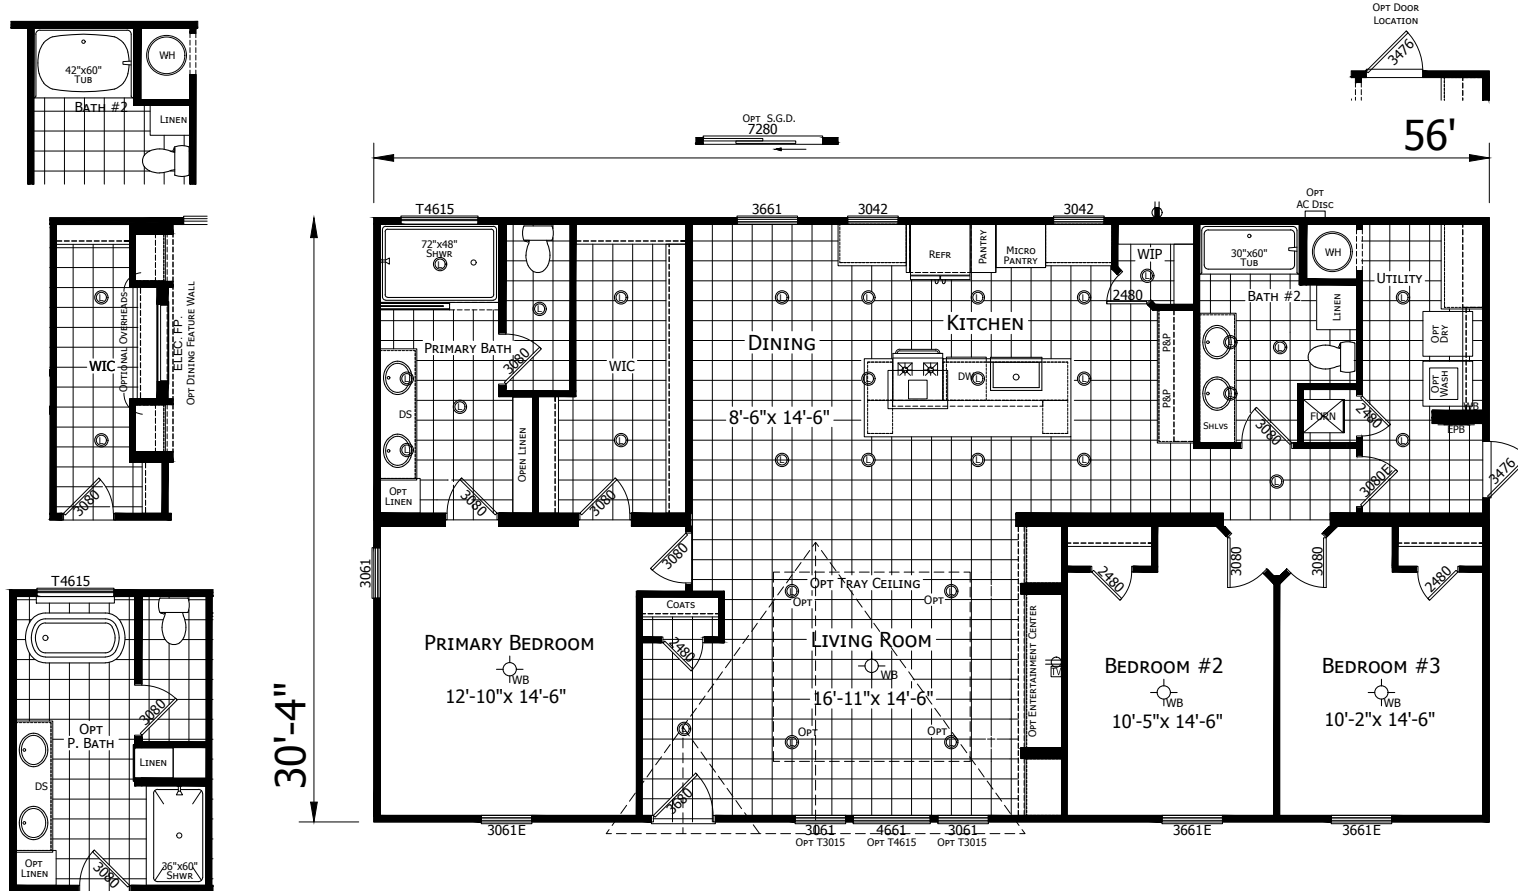

Aldine

Innovation Series - Multi Section

1,699 SQ. FT. (Approximate) 3 Bedrooms, 2 Bath

Last Updated: 4-19-22

FACTORY SELECT HOMES
4890 W. Main St.
Farmington, NM 87401

FSMobileHomes.com | 1-800-750-8802

IMPORTANT: Alta Cima Corp reserves the right to modify, cancel or substitute products or features of this event at any time without prior notice or obligation. Pictures and other promotional materials are representative and may depict or contain floor plans, square footages, elevations, options, upgrades, extra design features, decorations, floor coverings, specialty light fixtures, custom paint and wall coverings, window treatments, landscaping, sound and alarm systems, furnishings, appliances, and other designer/decorator features and amenities that are not included as part of the home and/or may not be available at all locations. Home, pricing and community information is subject to change, and homes to prior sale, at any time without notice or obligation. ©2020 Alta Cima Corp. All rights reserved.