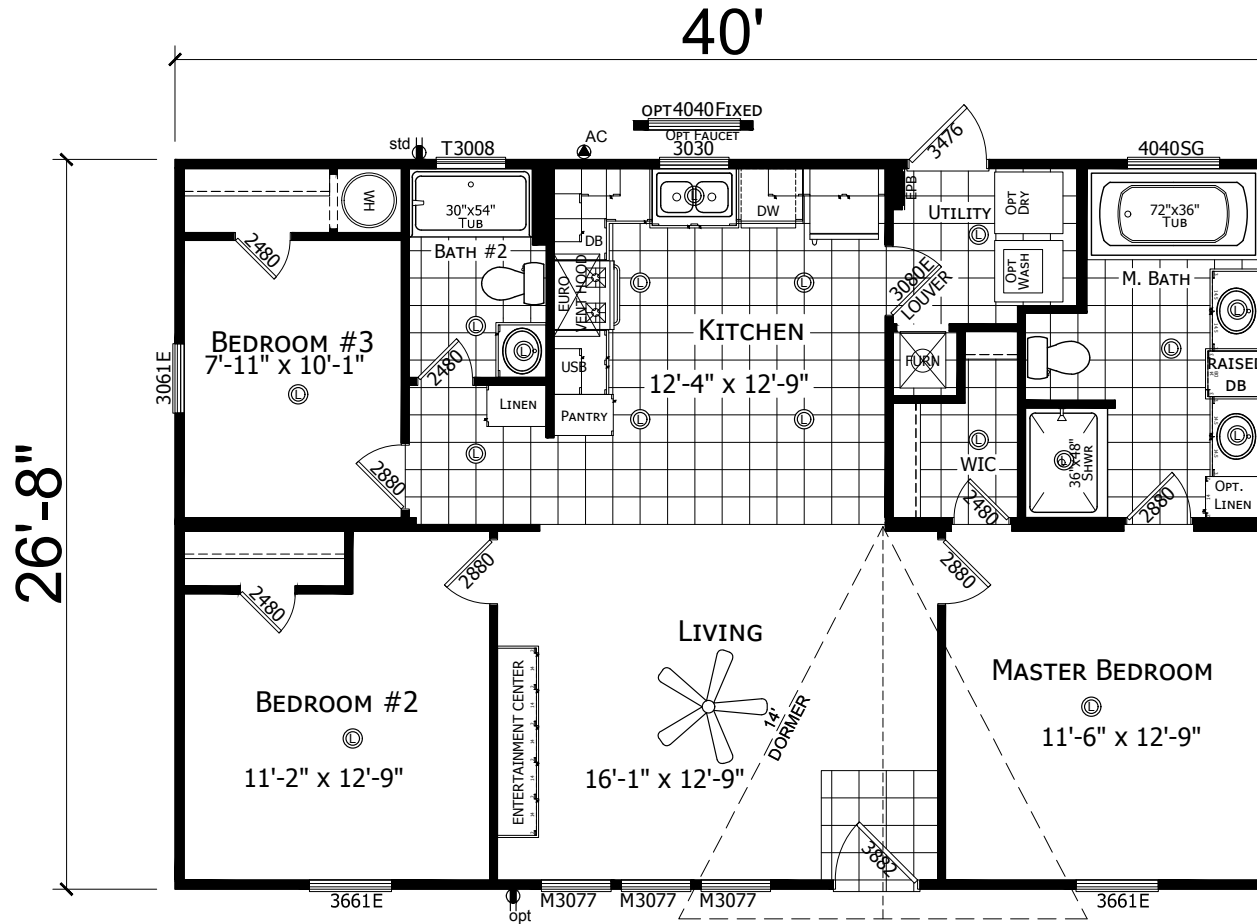

Abney

Select Series - Multi Section by Champion Homes | Burleson, TX

1,067 SQ. FT. (Approximate) 3 Bedroom, 2 Bath

Last Updated: 6-14-21

FACTORY SELECT HOMES
4890 W. Main St.
Farmington, NM 87401

FSMmobileHomes.com | 1-800-750-8802