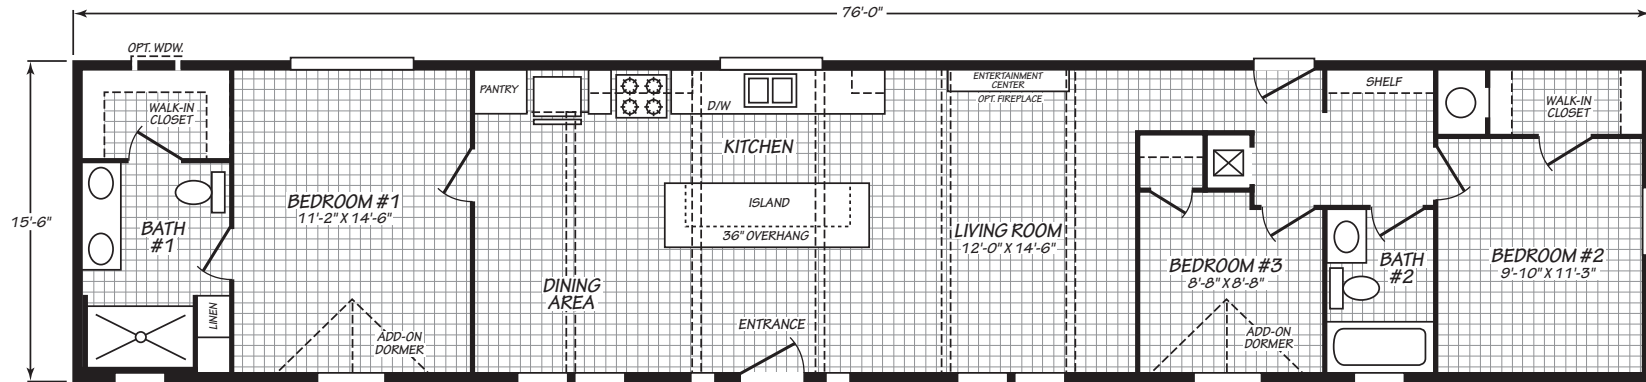

Zemuly

Fleetwood Elite Series

1,128 SQ. FT. (Approximate) 3 Bedroom, 2 Bath

Last Updated: 3-17-26

FACTORY SELECT HOMES
535 Highway 35 South
Carthage, MS 39051

FactoryDirectHousing.com | 1-800-965-9278

IMPORTANT: Alta Cima Corp reserves the right to modify, cancel or substitute products or features of this event at any time without prior notice or obligation. Pictures and other promotional materials are representative and may depict or contain floor plans, square footages, elevations, options, upgrades, extra design features, decorations, floor coverings, specialty light fixtures, custom paint and wall coverings, window treatments, landscaping, sound and alarm systems, furnishings, appliances, and other designer/decorator features and amenities that are not included as part of the home and/or may not be available at all locations. Home, pricing and community information is subject to change, and homes to prior sale, at any time without notice or obligation. ©2020 Alta Cima Corp. All rights reserved.