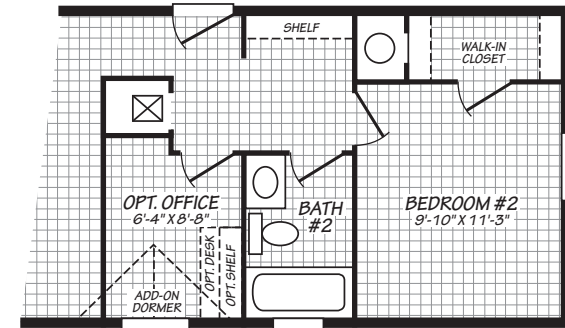

Zemuly

Fleetwood Elite Series

1,128 SQ. FT. (Approximate) 3 Bedroom, 2 Bath

Last Updated: 3-17-26

FACTORY SELECT HOMES
535 Highway 35 South
Carthage, MS 39051

FactoryDirectHousing.com | 1-800-965-9278

IMPORTANT: Alta Cima Corp reserves the right to modify, cancel or substitute products or features of this event at any time without prior notice or obligation. Pictures and other promotional materials are representative and may depict or contain floor plans, square footages, elevations, options, upgrades, extra design features, decorations, floor coverings, specialty light fixtures, custom paint and wall coverings, window treatments, landscaping, sound and alarm systems, furnishings, appliances, and other designer/decorator features and amenities that are not included as part of the home and/or may not be available at all locations. Home, pricing and community information is subject to change, and homes to prior sale, at any time without notice or obligation. ©2020 Alta Cima Corp. All rights reserved.