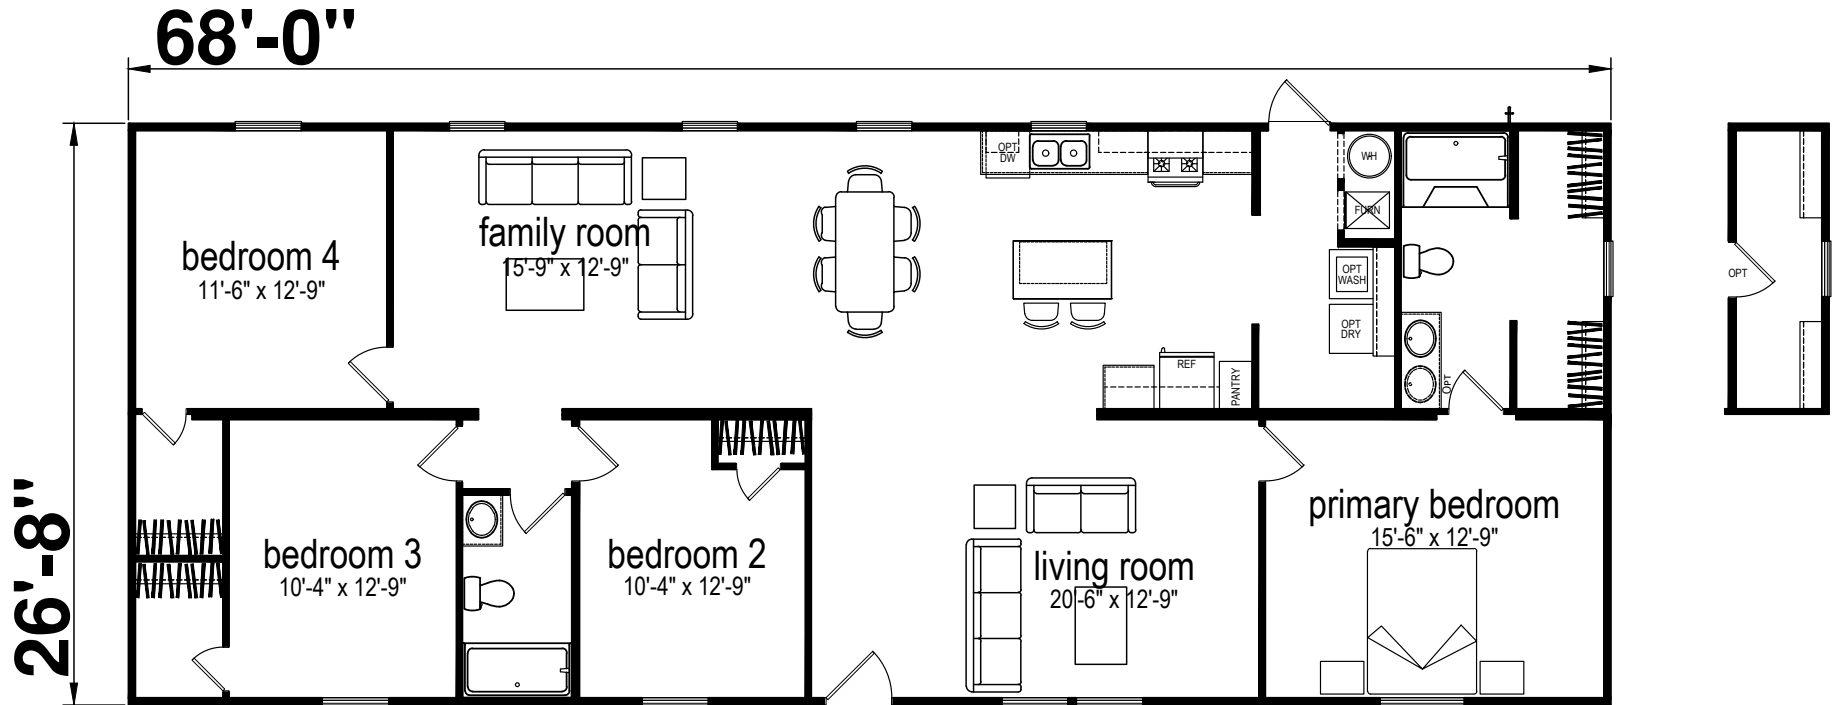

Yvonne

Prime Series by Champion Homes | Benton, KY
 1,813 SQ. FT. (Approximate) 4 Bedroom, 2 Bath

Last Updated: 8-22-23

FACTORY SELECT HOMES
 535 Highway 35 South
 Carthage, MS 39051

FactoryDirectHousing.com | 1-800-965-9278