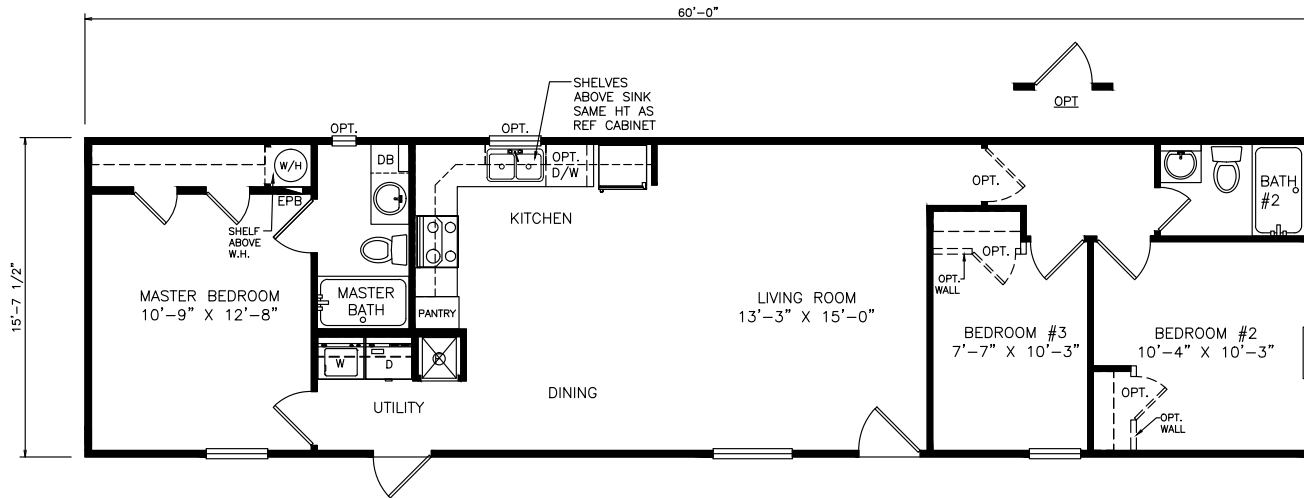

Wrays

Select Series

942 SQ. FT. (Approximate) 3 Bedroom, 2 Bath

Last Updated: 11-5-21

OPTIONAL

FACTORY SELECT HOMES

535 Highway 35 South
Carthage, MS 39051

FactoryDirectHousing.com | 1-800-965-9278