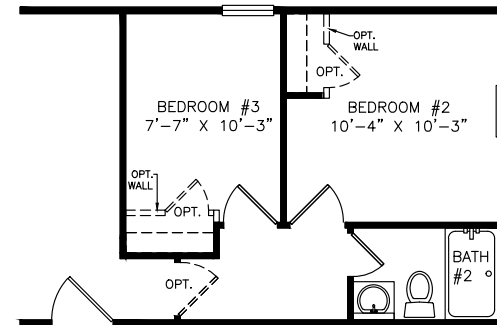

Wrays

Select Series

942 SQ. FT. (Approximate) 3 Bedroom, 2 Bath

Last Updated: 11-5-21

OPTIONAL

FACTORY SELECT HOMES

535 Highway 35 South
Carthage, MS 39051

FactoryDirectHousing.com | 1-800-965-9278