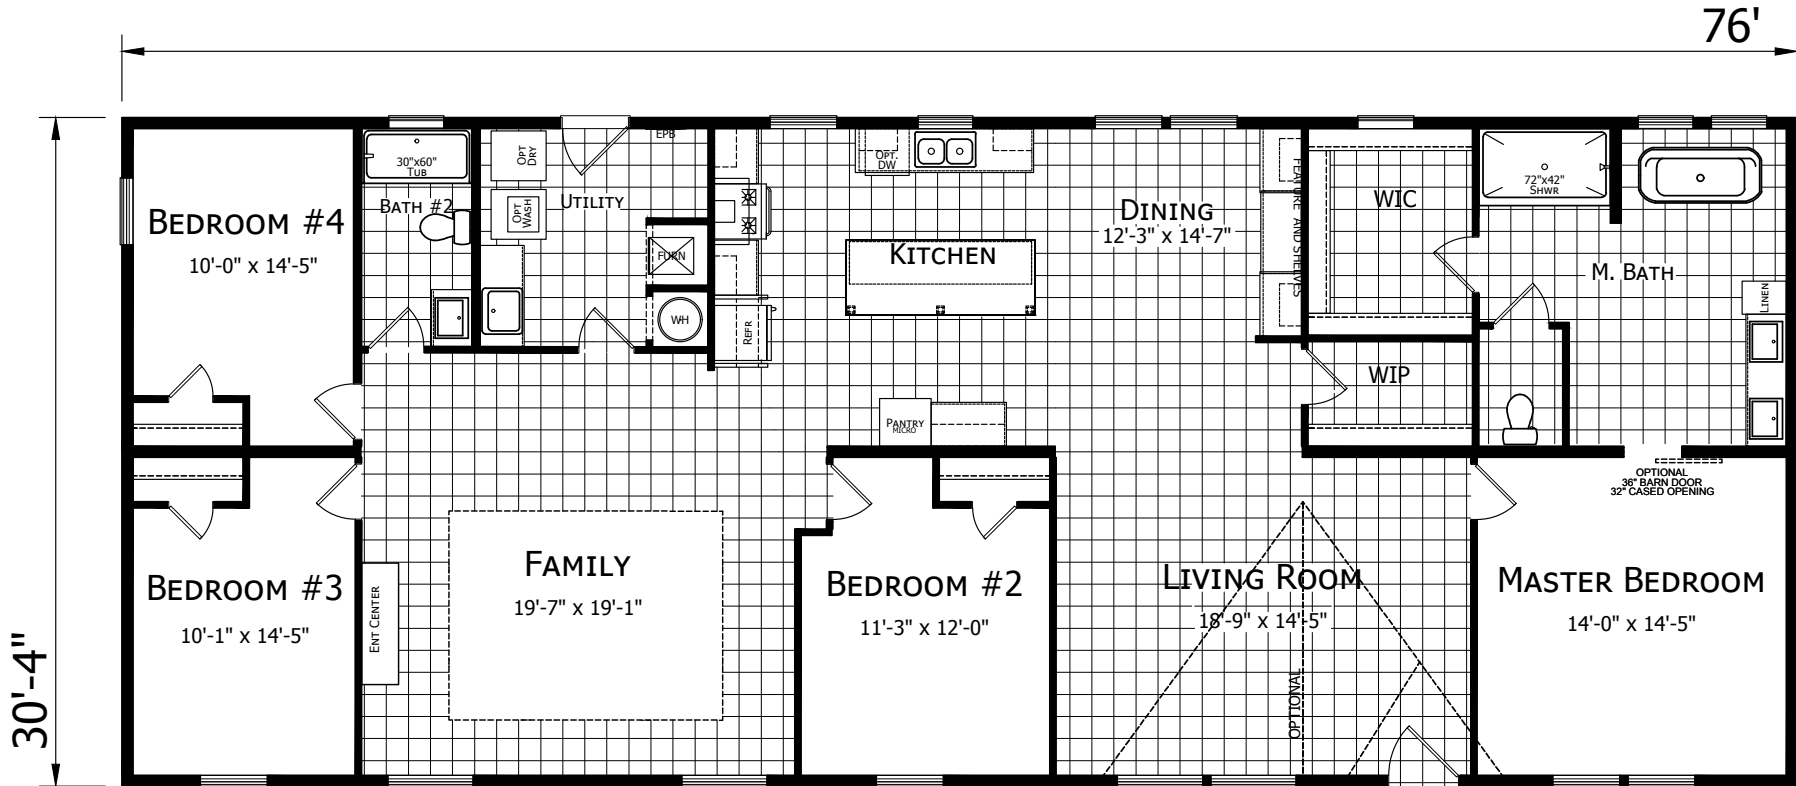

# Winnabow

Ascend Series by Champion Homes | Dresden, TN

2,306 SQ. FT. (Approximate) 4 Bedroom, 2 Bath

Last Updated: 6-1-21