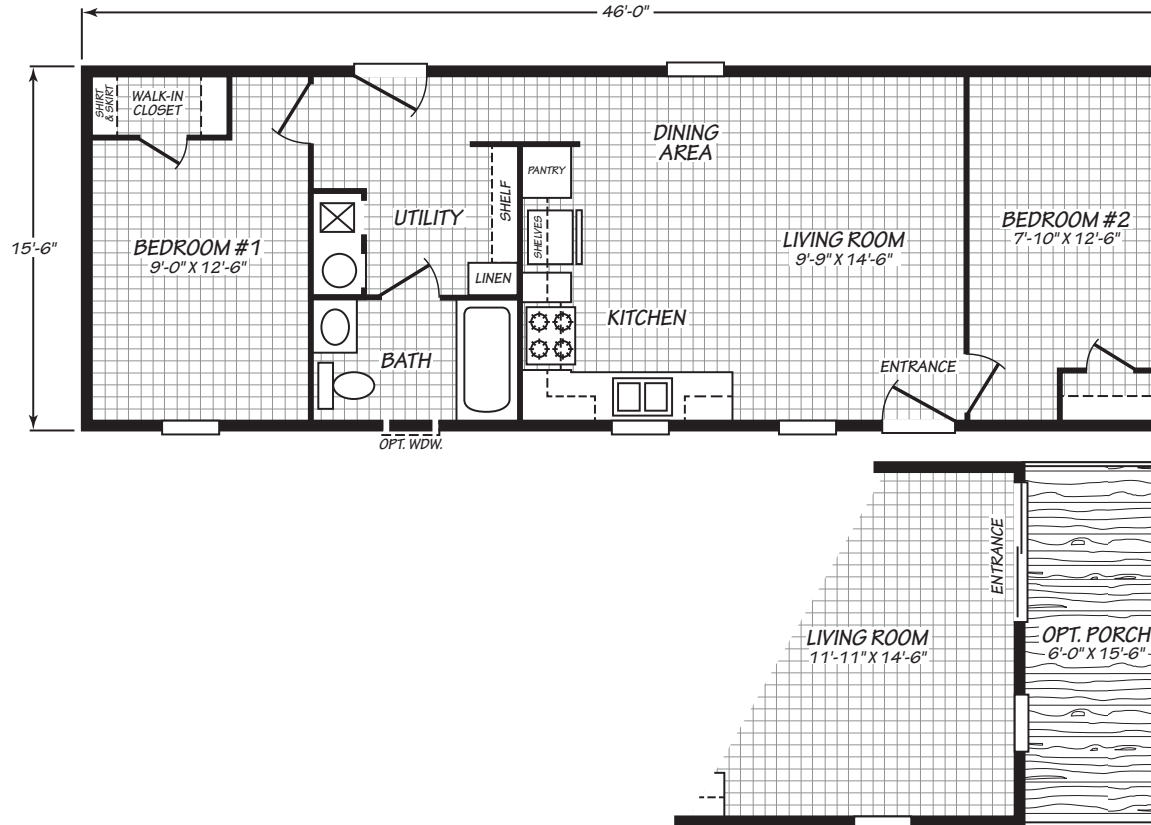

Williston

Fleetwood Series

716 SQ. FT. (Approximate) 2 Bedroom, 1 Bath

Last Updated: 3-19-26

FACTORY SELECT HOMES
535 Highway 35 South
Carthage, MS 39051

FactoryDirectHousing.com | 1-800-965-9278

IMPORTANT: Alta Cima Corp reserves the right to modify, cancel or substitute products or features of this event at any time without prior notice or obligation. Pictures and other promotional materials are representative and may depict or contain floor plans, square footages, elevations, options, upgrades, extra design features, decorations, floor coverings, specialty light fixtures, custom paint and wall coverings, window treatments, landscaping, sound and alarm systems, furnishings, appliances, and other designer/decorator features and amenities that are not included as part of the home and/or may not be available at all locations. Home, pricing and community information is subject to change, and homes to prior sale, at any time without notice or obligation. ©2020 Alta Cima Corp. All rights reserved.