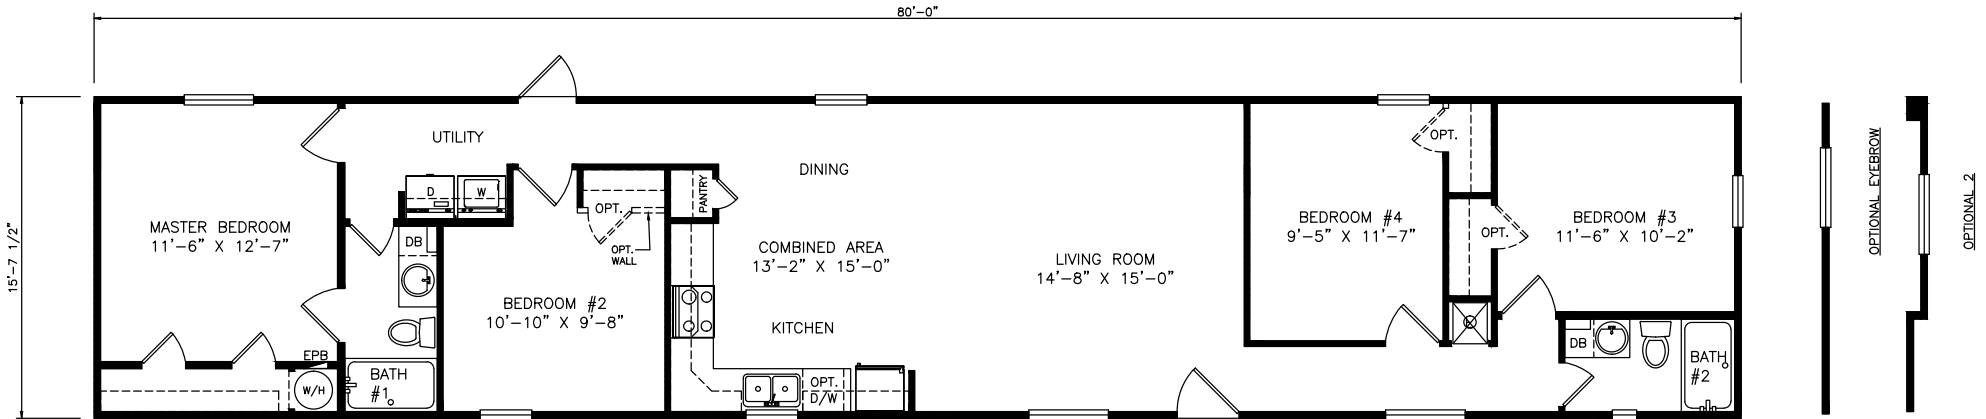

# Willis

Classic Series

1,256 SQ. FT. (Approximate) 4 Bedroom, 2 Bath

Last Updated: 11-4-21