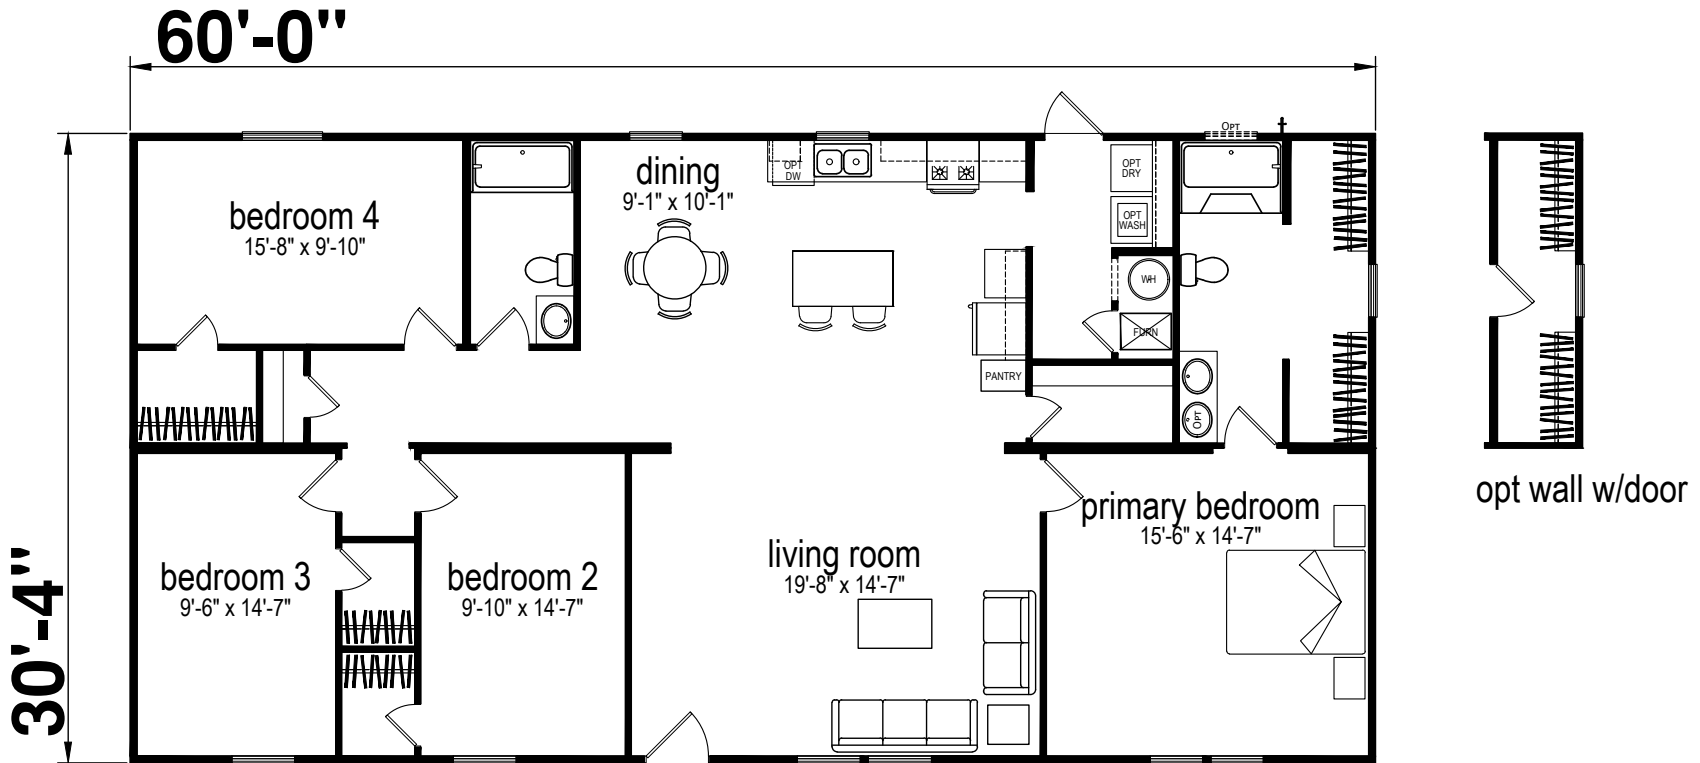

Wilbeth

Prime Series by Champion Homes | Benton, KY
 1,820 SQ. FT. (Approximate) 4 Bedroom, 2 Bath

Last Updated: 6-2-26

FACTORY SELECT HOMES
 535 Highway 35 South
 Carthage, MS 39051

FactoryDirectHousing.com | 1-800-965-9278