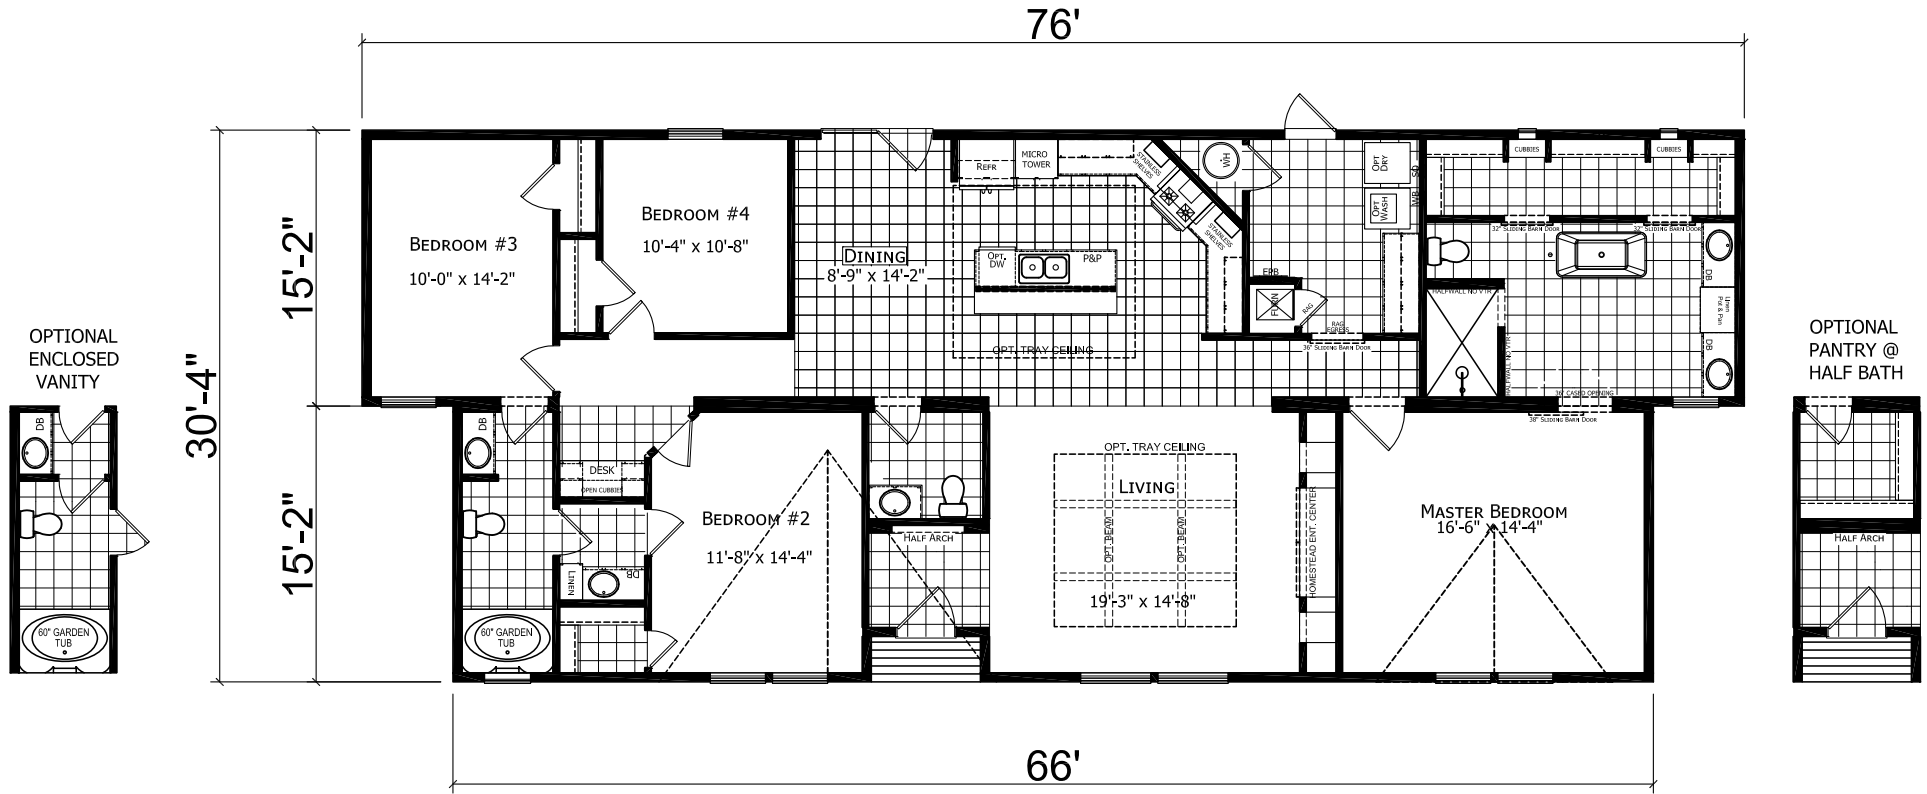

# Weddington

Ridgecrest Series by Champion Homes | Dresden, TN

2,138 SQ. FT. (Approximate) 4 Bedroom, 2.5 Bath

Last Updated: 1-5-21

**FACTORY SELECT HOMES**  
535 Highway 35 South  
Carthage, MS 39051

**FactoryBuiltHomesDirect.com | 1-800-965-9278**