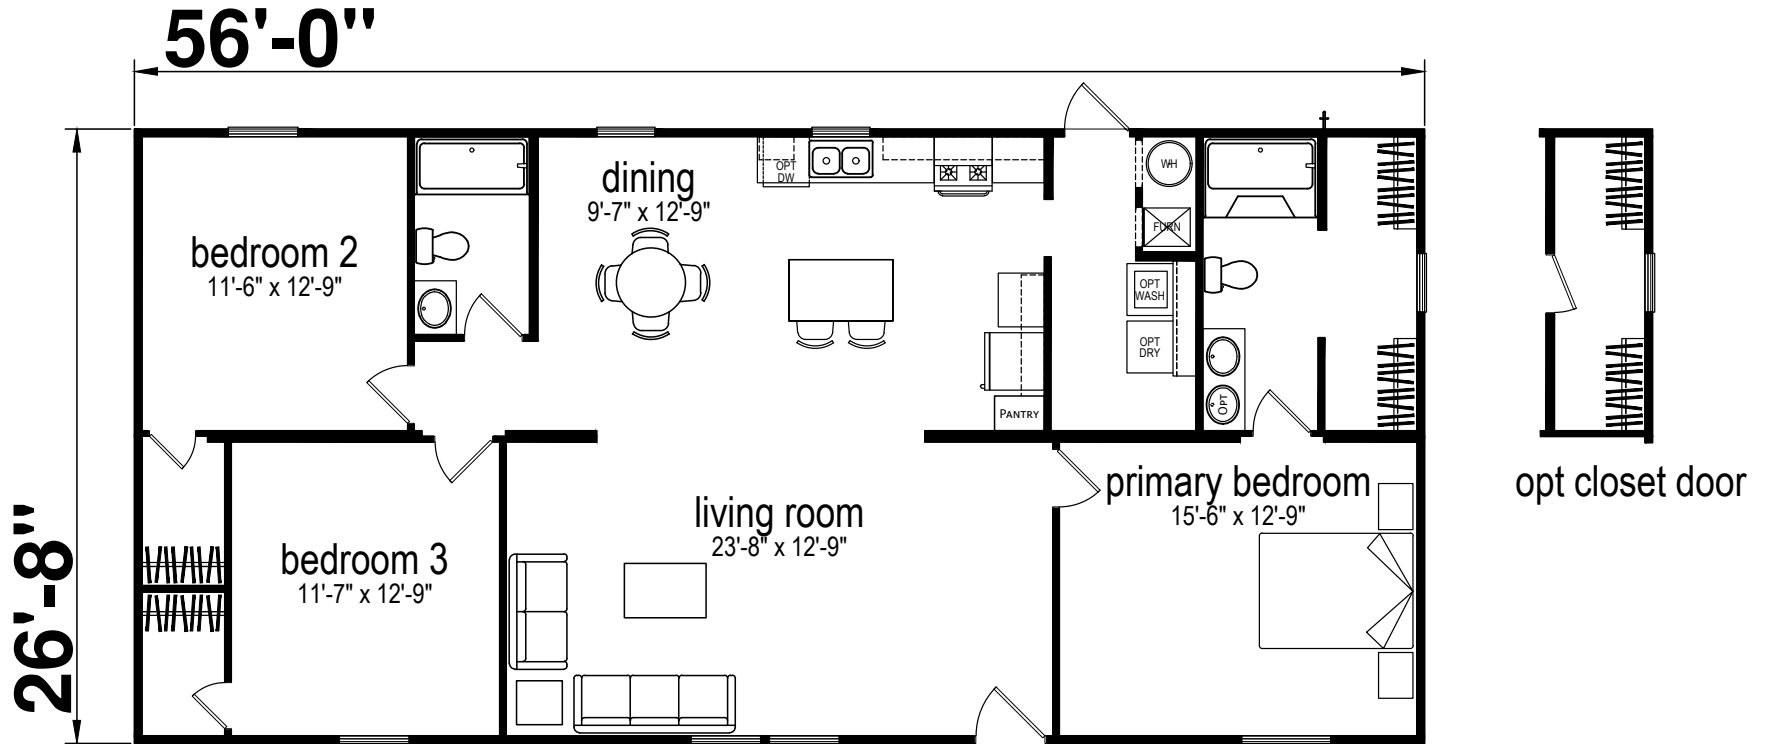

Wallace

Prime Series by Champion Homes | Benton, KY

1,493 SQ. FT. (Approximate) 3 Bedroom, 2 Bath

Last Updated: 8-22-23

FACTORY SELECT HOMES

535 Highway 35 South
Carthage, MS 39051

FactoryDirectHousing.com | 1-800-965-9278