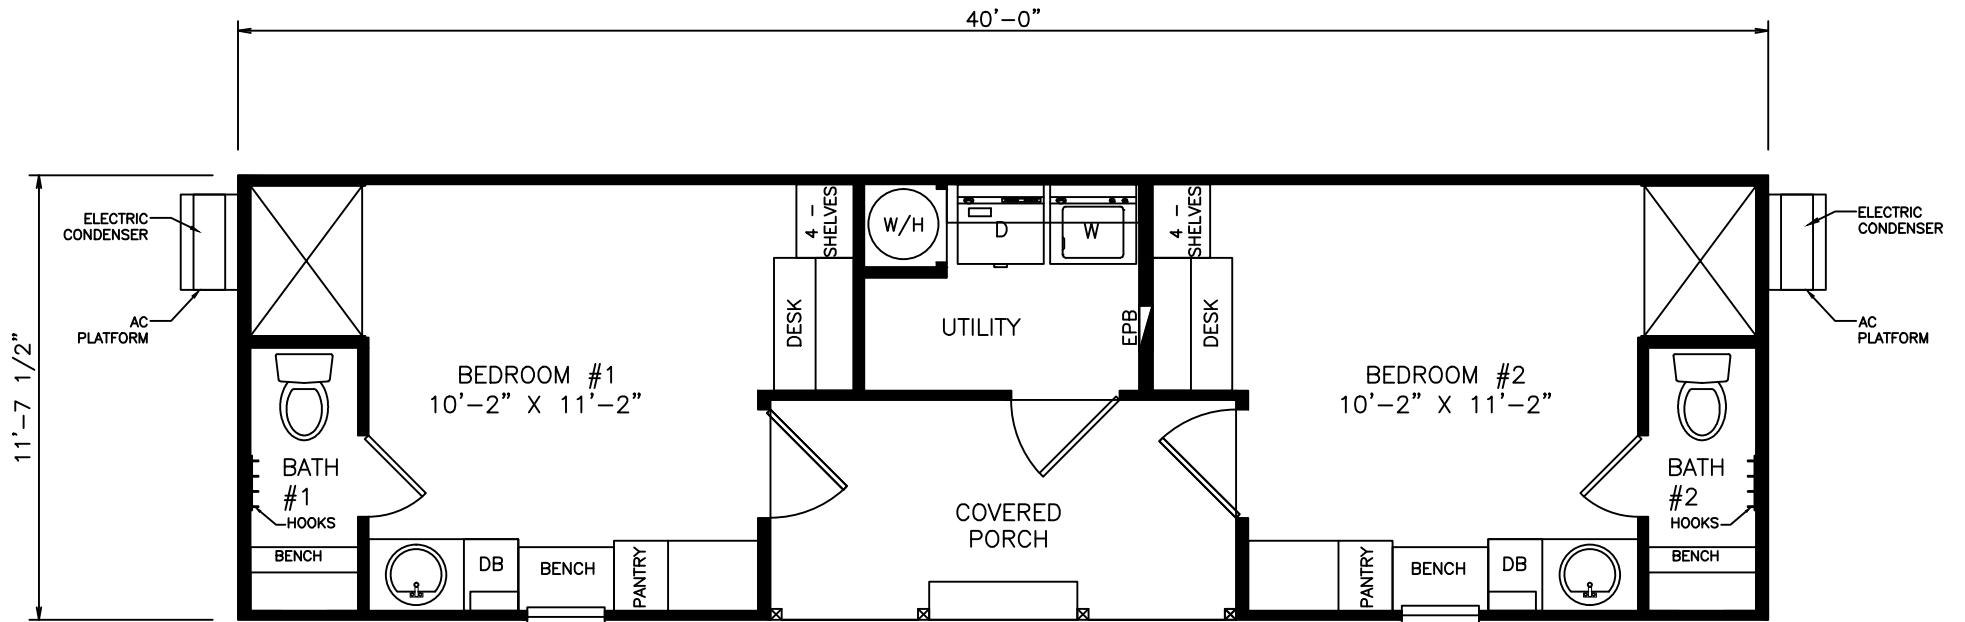

Vine

Select Series

399 SQ. FT. (Approximate) 2 Bedroom, 2 Bath

Last Updated: 11-5-21

FACTORY SELECT HOMES

535 Highway 35 South
Carthage, MS 39051

FactoryDirectHousing.com | 1-800-965-9278

IMPORTANT: Alta Cima Corp reserves the right to modify, cancel or substitute products or features of this event at any time without prior notice or obligation. Pictures and other promotional materials are representative and may depict or contain floor plans, square footages, elevations, options, upgrades, extra design features, decorations, floor coverings, specialty light fixtures, custom paint and wall coverings, window treatments, landscaping, sound and alarm systems, furnishings, appliances, and other designer/decorator features and amenities that are not included as part of the home and/or may not be available at all locations. Home, pricing and community information is subject to change, and homes to prior sale, at any time without notice or obligation. ©2020 Alta Cima Corp. All rights reserved.