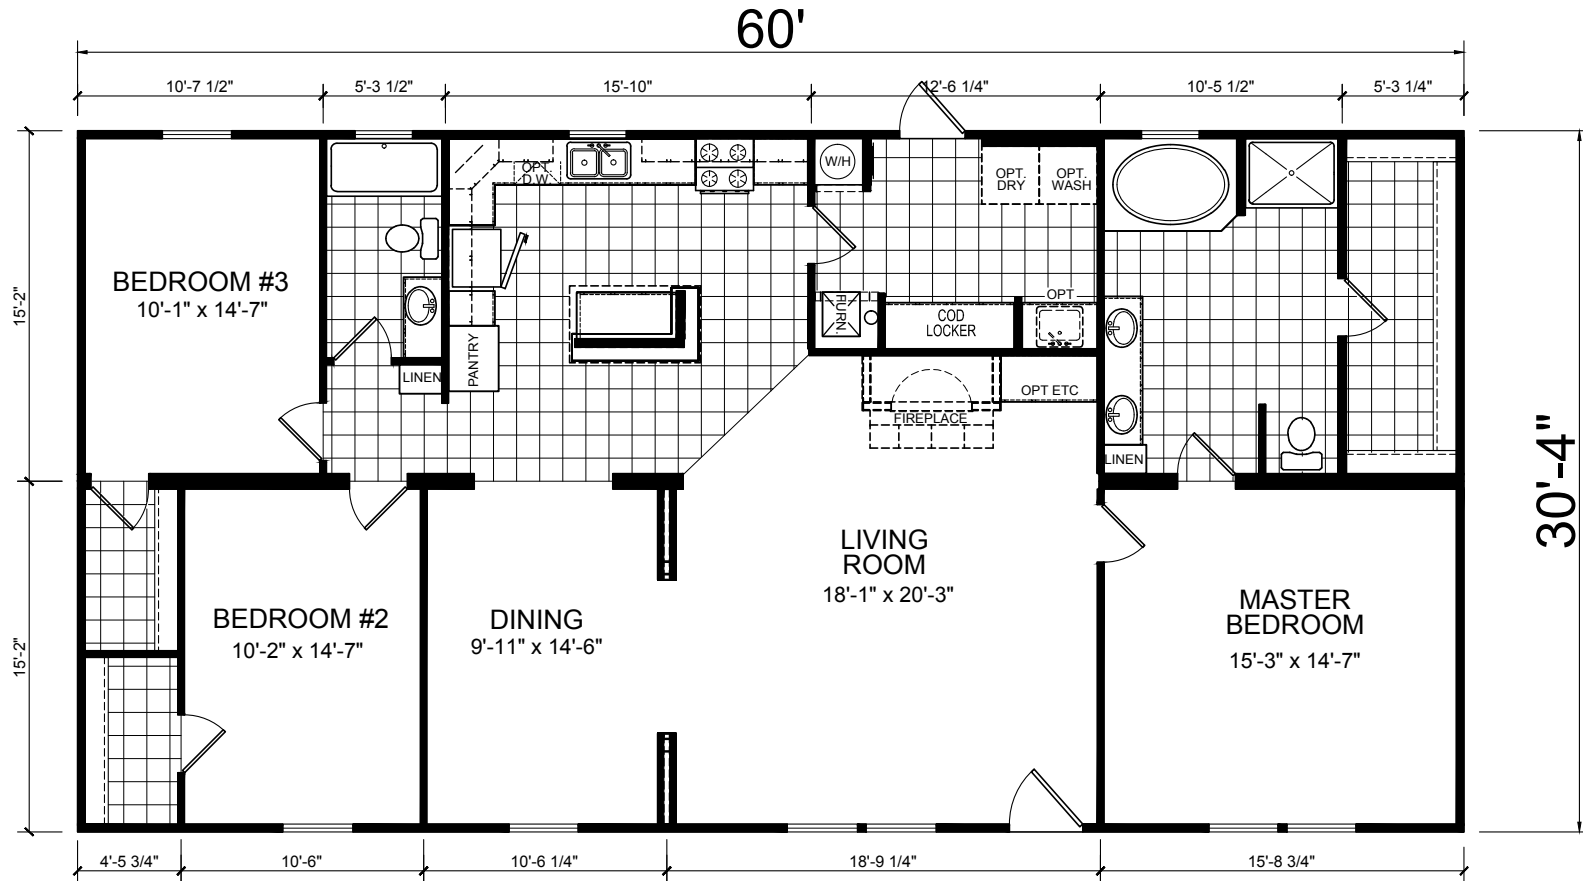

Vanwyck

Ridgecrest Series by Champion Homes | Dresden, TN

1,820 SQ. FT. (Approximate) 3 Bedroom, 2 Bath

Last Updated: 1-5-21

FACTORY SELECT HOMES
535 Highway 35 South
Carthage, MS 39051

FactoryBuiltHomesDirect.com | 1-800-965-9278