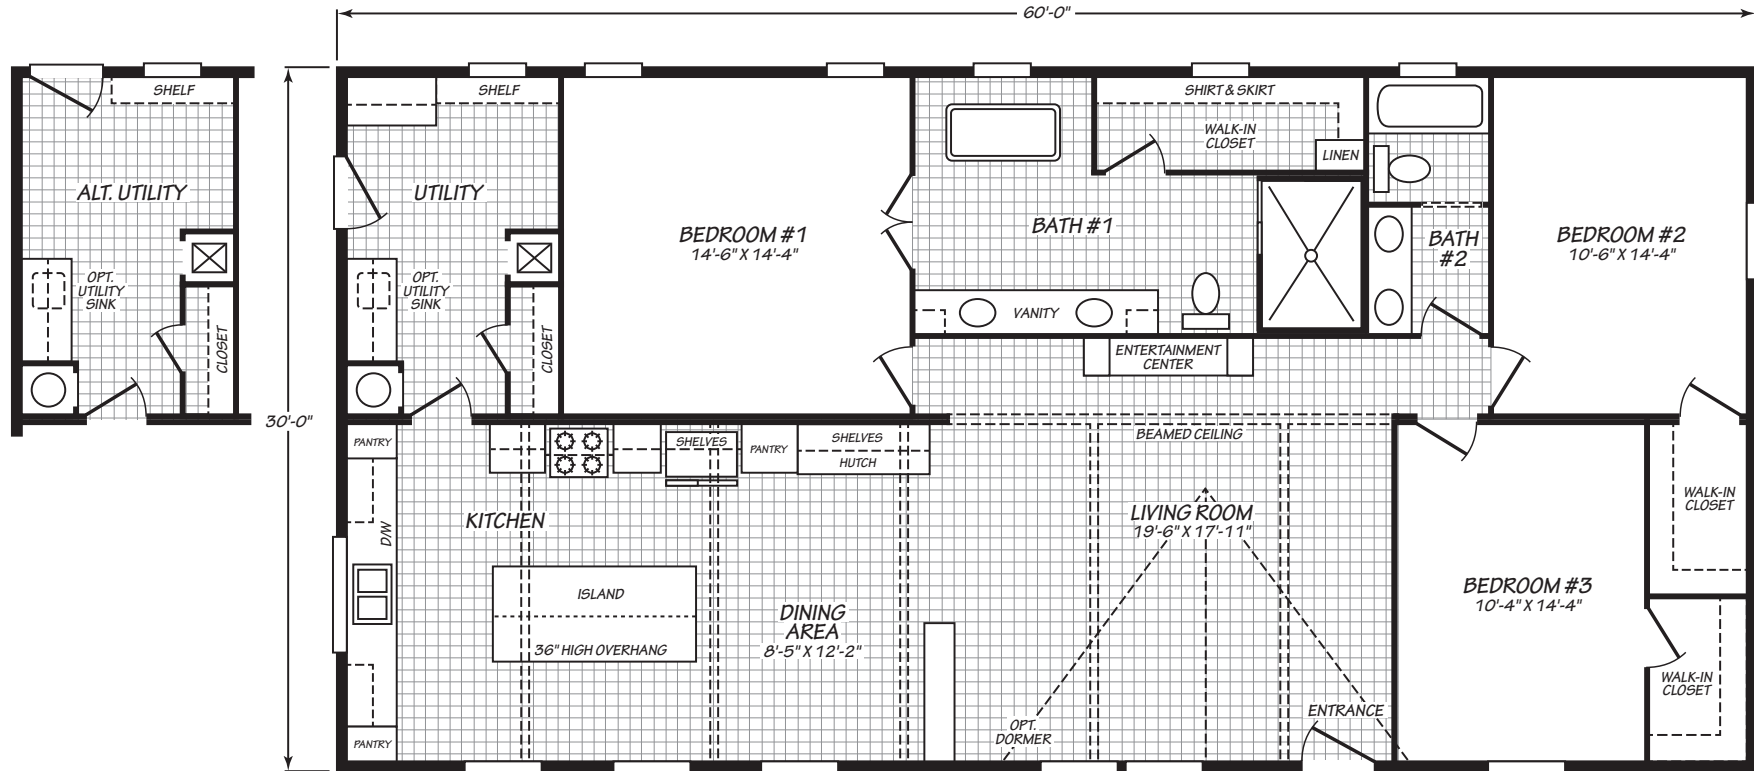

# Vangale

Fleetwood Elite Series

1,800 SQ. FT. (Approximate) 3 Bedroom, 2 Bath

Last Updated: 3-17-26

**FACTORY SELECT HOMES**

535 Highway 35 South  
Carthage, MS 39051

**FactoryDirectHousing.com | 1-800-965-9278**