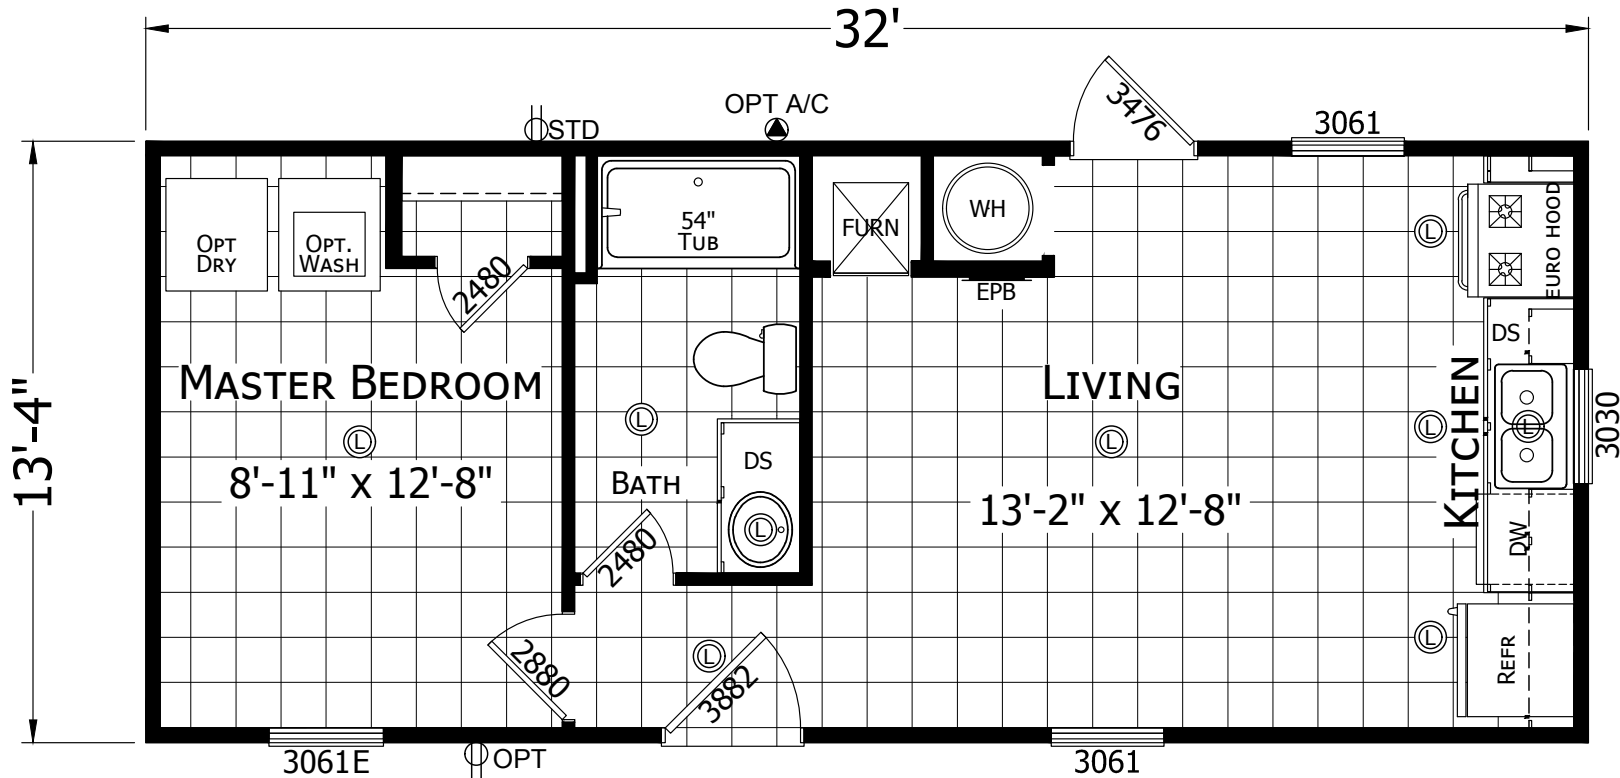

Thrifty 1

Select Series by Champion Homes | Burleson, TX
 427 SQ. FT. (Approximate) 1 Bedroom, 1 Bath

Last Updated: 6-1-21

*Special Value Home, Limit 1 per Customer

FACTORY SELECT HOMES
 535 Highway 35 South
 Carthage, MS 39051