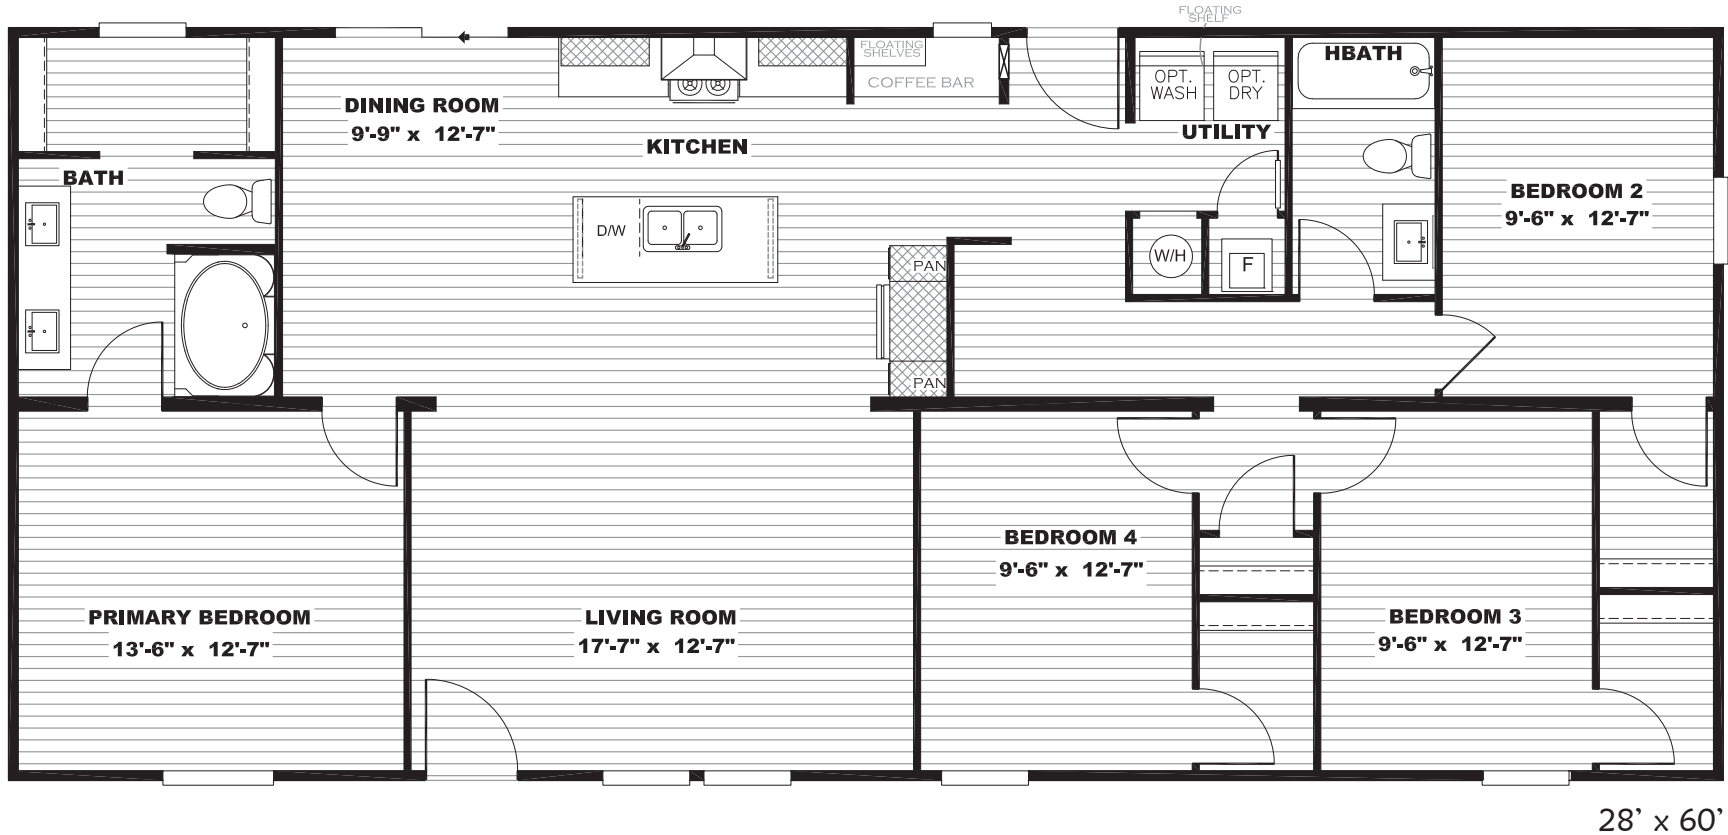

Thomastown

Epic Collection Series

1,580 SQ. FT. (Approximate) 4 Bedroom, 2 Bath

Last Updated: 1-20-23

FACTORY SELECT HOMES

535 Highway 35 South
Carthage, MS 39051

FactoryDirectHousing.com | 1-800-965-9278

IMPORTANT: Alta Cima Corp reserves the right to modify, cancel or substitute products or features of this event at any time without prior notice or obligation. Pictures and other promotional materials are representative and may depict or contain floor plans, square footages, elevations, options, upgrades, extra design features, decorations, floor coverings, specialty light fixtures, custom paint and wall coverings, window treatments, landscaping, sound and alarm systems, furnishings, appliances, and other designer/decorator features and amenities that are not included as part of the home and/or may not be available at all locations. Home, pricing and community information is subject to change, and homes to prior sale, at any time without notice or obligation. ©2020 Alta Cima Corp. All rights reserved.