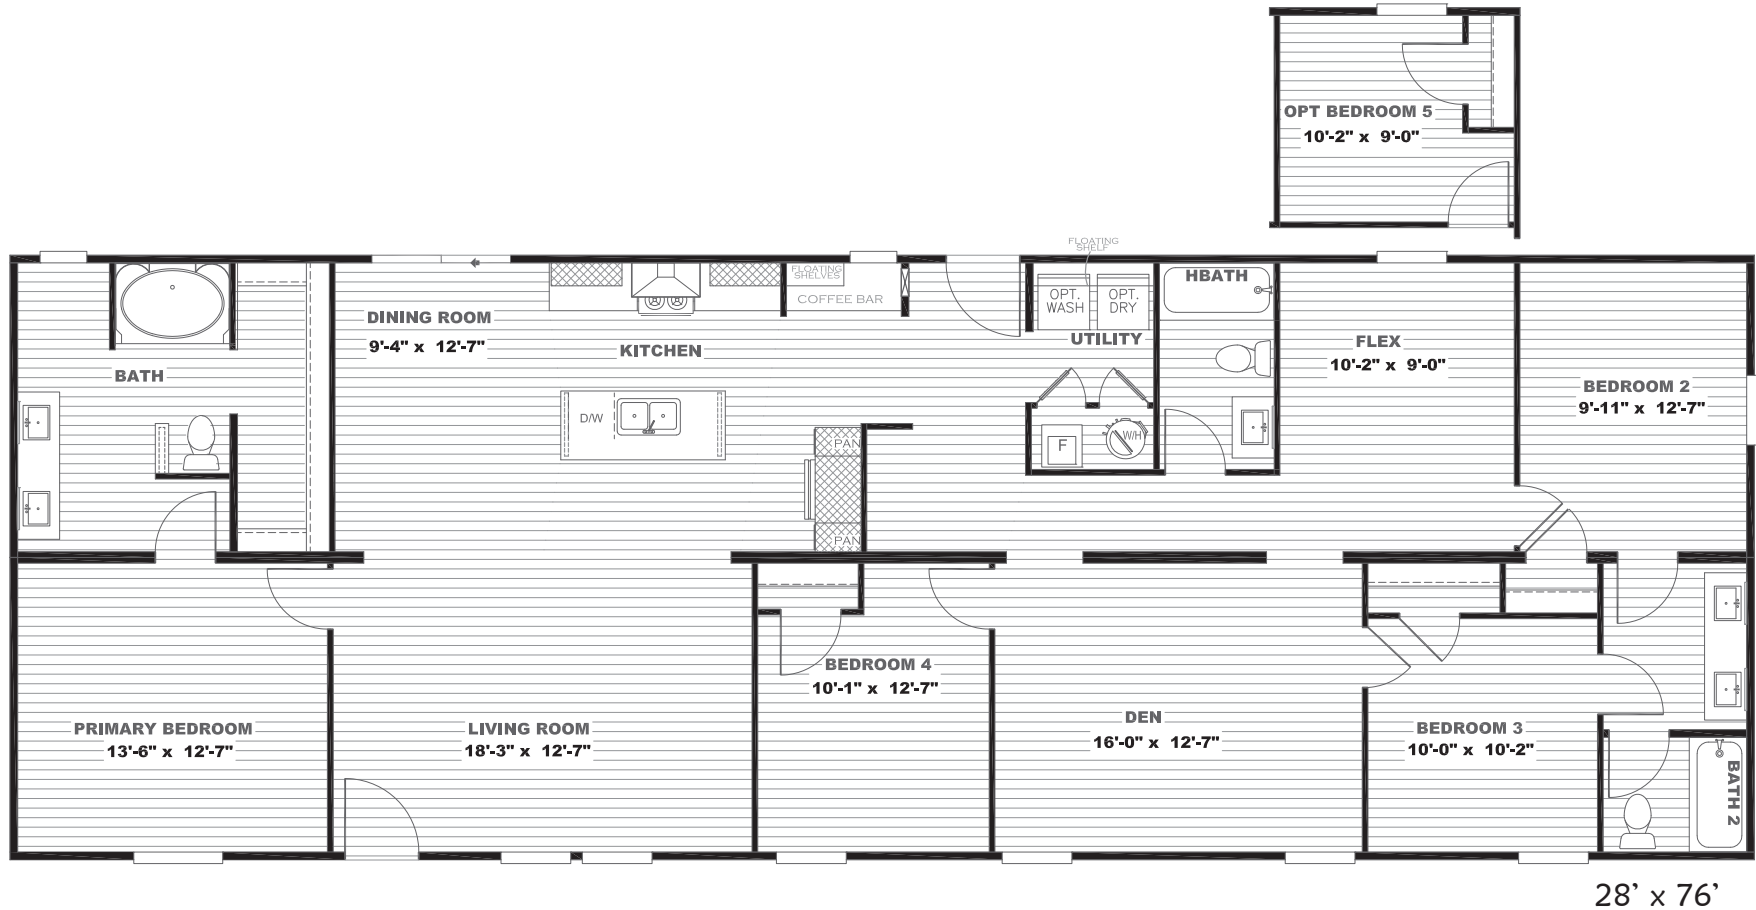

Sallis

Epic Collection Series

2,001 SQ. FT. (Approximate) 4 Bedroom, 3 Bath

Last Updated: 6-23-23

FACTORY SELECT HOMES

535 Highway 35 South
Carthage, MS 39051

FactoryDirectHousing.com | 1-800-965-9278

IMPORTANT: Alta Cima Corp reserves the right to modify, cancel or substitute products or features of this event at any time without prior notice or obligation. Pictures and other promotional materials are representative and may depict or contain floor plans, square footages, elevations, options, upgrades, extra design features, decorations, floor coverings, specialty light fixtures, custom paint and wall coverings, window treatments, landscaping, sound and alarm systems, furnishings, appliances, and other designer/decorator features and amenities that are not included as part of the home and/or may not be available at all locations. Home, pricing and community information is subject to change, and homes to prior sale, at any time without notice or obligation. ©2020 Alta Cima Corp. All rights reserved.