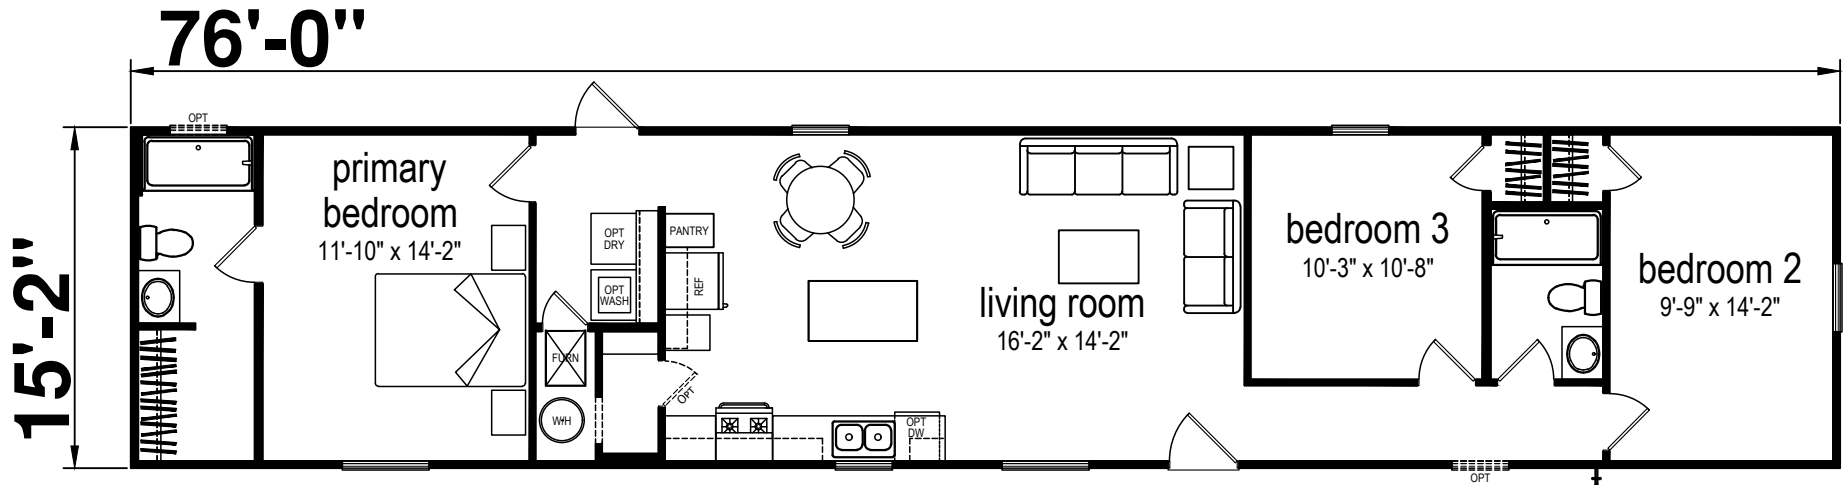

Rosati

Prime Series by Champion Homes | Benton, KY

1,153 SQ. FT. (Approximate) 3 Bedroom, 2 Bath

Last Updated: 3-13-26

FACTORY SELECT HOMES

535 Highway 35 South
Carthage, MS 39051

FactoryDirectHousing.com | 1-800-965-9278