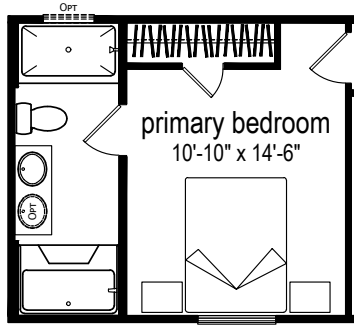

Qulin

Prime Series by Champion Homes | Benton, KY

1,153 SQ. FT. (Approximate) 4 Bedroom, 2 Bath

Last Updated: 6-2-26

FACTORY SELECT HOMES
535 Highway 35 South
Carthage, MS 39051

FactoryDirectHousing.com | 1-800-965-9278