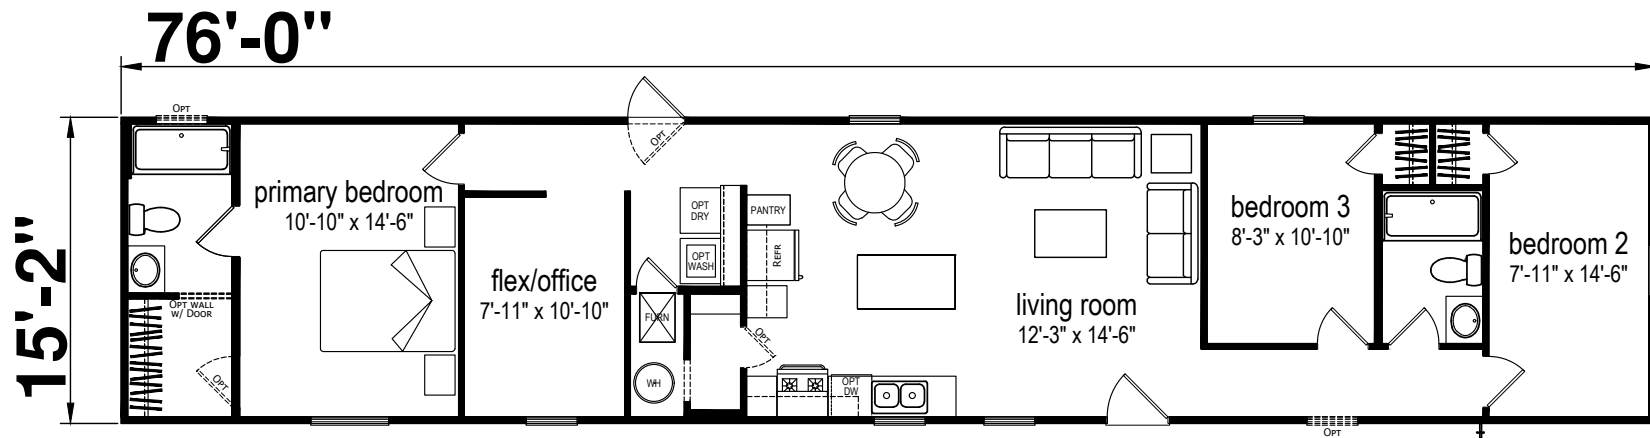

Qulin

Prime Series by Champion Homes | Benton, KY

1,153 SQ. FT. (Approximate) 4 Bedroom, 2 Bath

Last Updated: 6-2-26

FACTORY SELECT HOMES
535 Highway 35 South
Carthage, MS 39051

FactoryDirectHousing.com | 1-800-965-9278