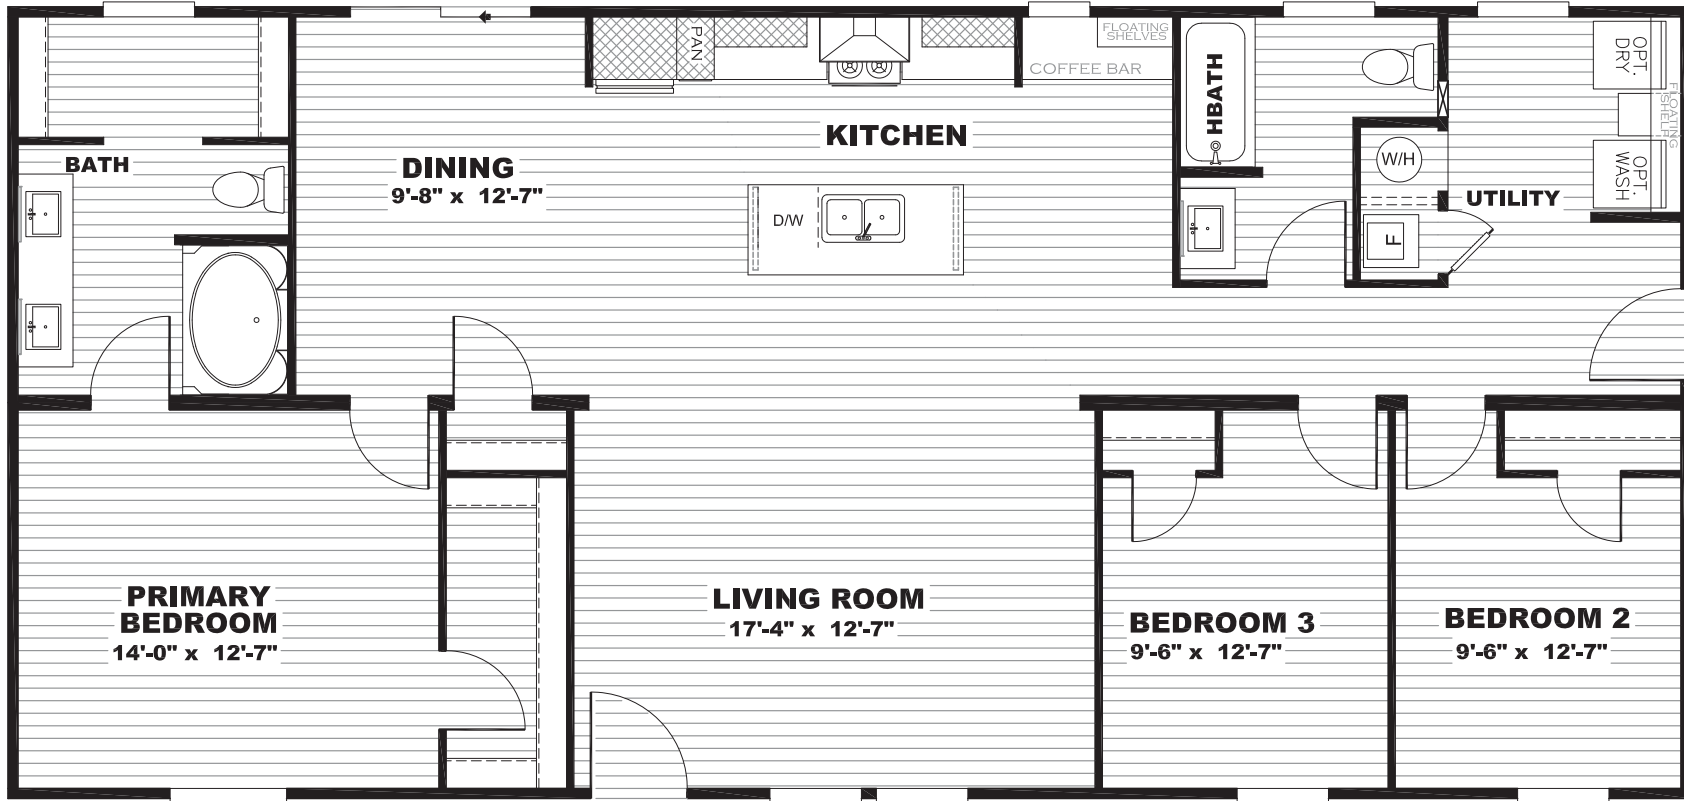

Pickens

Epic Collection Series

1,475 SQ. FT. (Approximate) 3 Bedroom, 2 Bath

Last Updated: 1-20-23

FACTORY SELECT HOMES

535 Highway 35 South
Carthage, MS 39051

FactoryDirectHousing.com | 1-800-965-9278

IMPORTANT: Alta Cima Corp reserves the right to modify, cancel or substitute products or features of this event at any time without prior notice or obligation. Pictures and other promotional materials are representative and may depict or contain floor plans, square footages, elevations, options, upgrades, extra design features, decorations, floor coverings, specialty light fixtures, custom paint and wall coverings, window treatments, landscaping, sound and alarm systems, furnishings, appliances, and other designer/decorator features and amenities that are not included as part of the home and/or may not be available at all locations. Home, pricing and community information is subject to change, and homes to prior sale, at any time without notice or obligation. ©2020 Alta Cima Corp. All rights reserved.