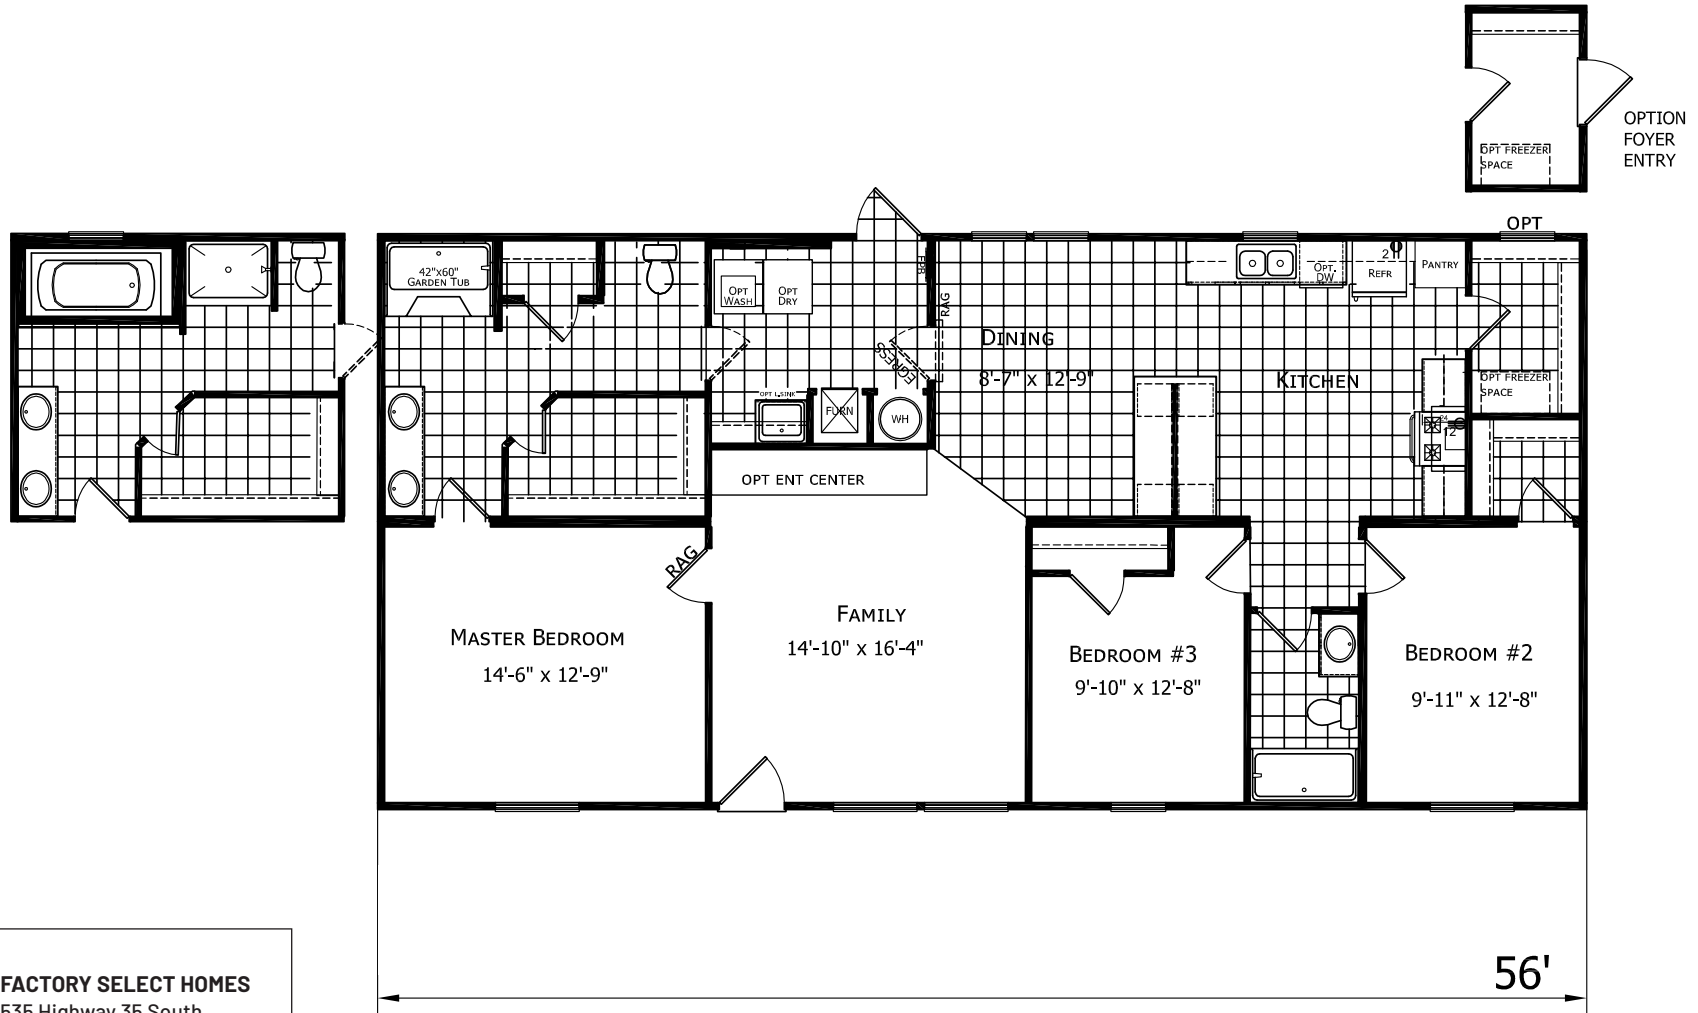

Pacana

Commonwealth Series by Champion Homes | Dresden, TN

1,493 SQ. FT. (Approximate) 3 Bedroom, 2 Bath

Last Updated: 6-1-21

FACTORY SELECT HOMES
535 Highway 35 South
Carthage, MS 39051

FactoryDirectHousing.com | 1-800-965-9278