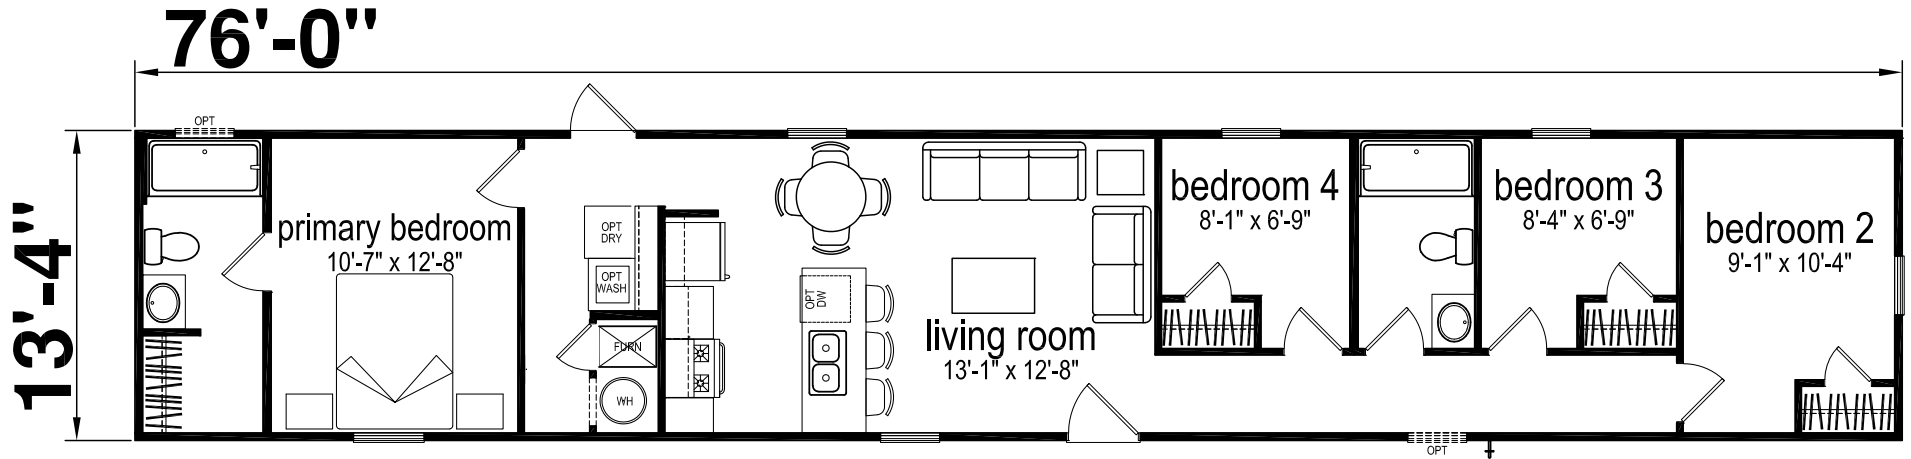

Opolis

Prime Series by Champion Homes | Benton, KY

1,013 SQ. FT. (Approximate) 4 Bedroom, 2 Bath

Last Updated: 6-2-26

FACTORY SELECT HOMES

535 Highway 35 South
Carthage, MS 39051

FactoryDirectHousing.com | 1-800-965-9278