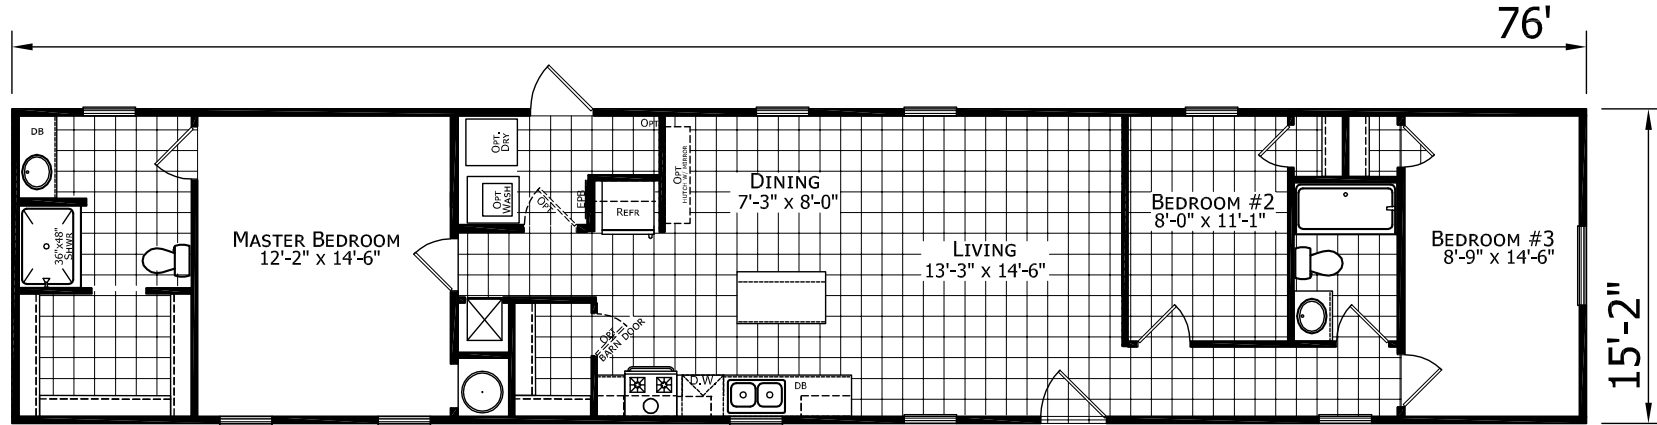

Norris

Commonwealth Series by Champion Homes | Dresden, TN

1,155 SQ. FT. (Approximate) 3 Bedroom, 2 Bath

Last Updated: 6-1-21

OPT GLAMOUR BATH

FACTORY SELECT HOMES

535 Highway 35 South
Carthage, MS 39051

FactoryDirectHousing.com | 1-800-965-9278