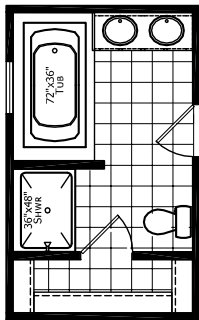

Norris

Commonwealth Series by Champion Homes | Dresden, TN

1,155 SQ. FT. (Approximate) 3 Bedroom, 2 Bath

Last Updated: 6-1-21

OPT GLAMOUR BATH

FACTORY SELECT HOMES

535 Highway 35 South
Carthage, MS 39051

FactoryDirectHousing.com | 1-800-965-9278