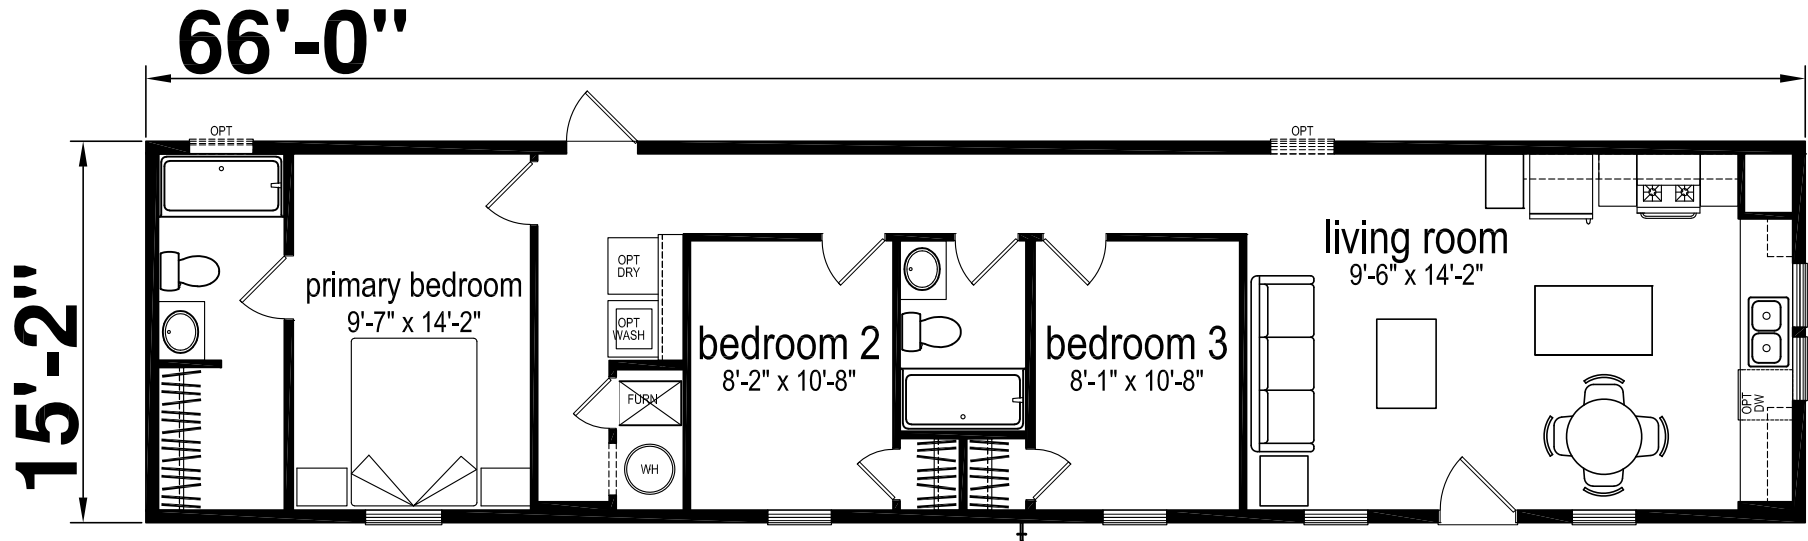

Monette

Prime Series by Champion Homes | Benton, KY
 1,001 SQ. FT. (Approximate) 3 Bedroom, 2 Bath

Last Updated: 6-2-26

FACTORY SELECT HOMES
 535 Highway 35 South
 Carthage, MS 39051

FactoryDirectHousing.com | 1-800-965-9278