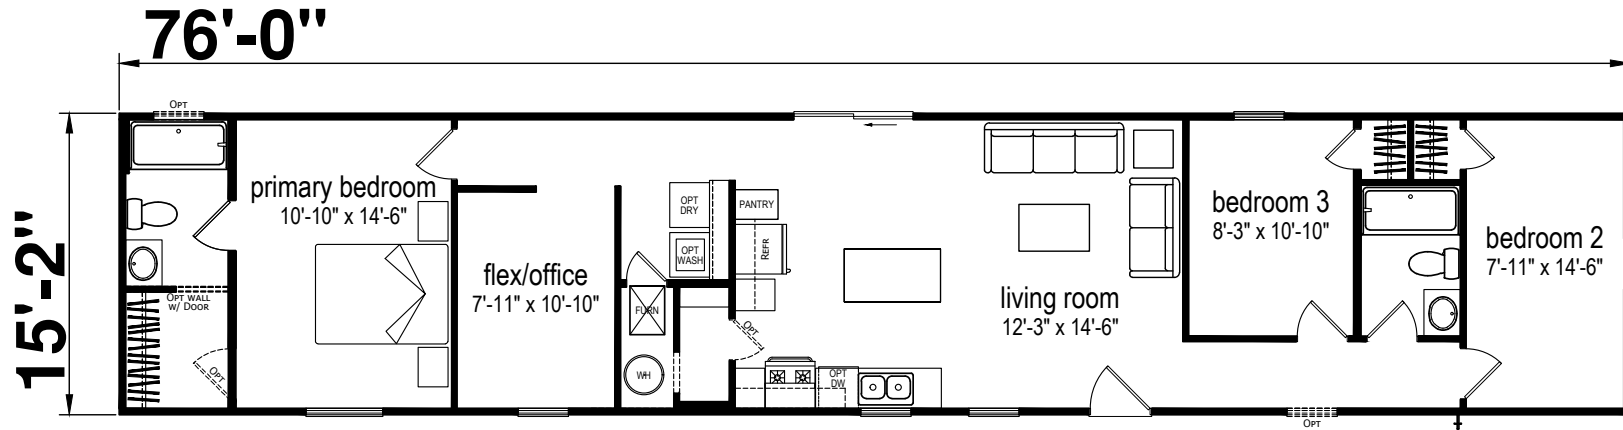

# Mincy

Prime Series by Champion Homes | Benton, KY  
1,153 SQ. FT. (Approximate) 3 Bedroom, 2 Bath

Last Updated: 4-1-26

W/OPT SGD

**FACTORY SELECT HOMES**  
535 Highway 35 South  
Carthage, MS 39051

**FactoryDirectHousing.com | 1-800-965-9278**