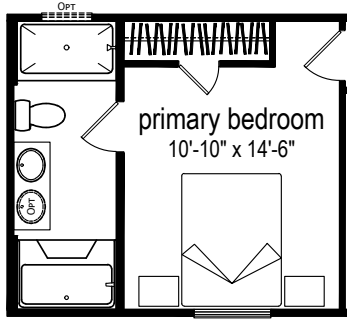

# Mincy

Prime Series by Champion Homes | Benton, KY  
1,153 SQ. FT. (Approximate) 3 Bedroom, 2 Bath

Last Updated: 4-1-26

W/OPT SGD

**FACTORY SELECT HOMES**  
535 Highway 35 South  
Carthage, MS 39051

**FactoryDirectHousing.com | 1-800-965-9278**