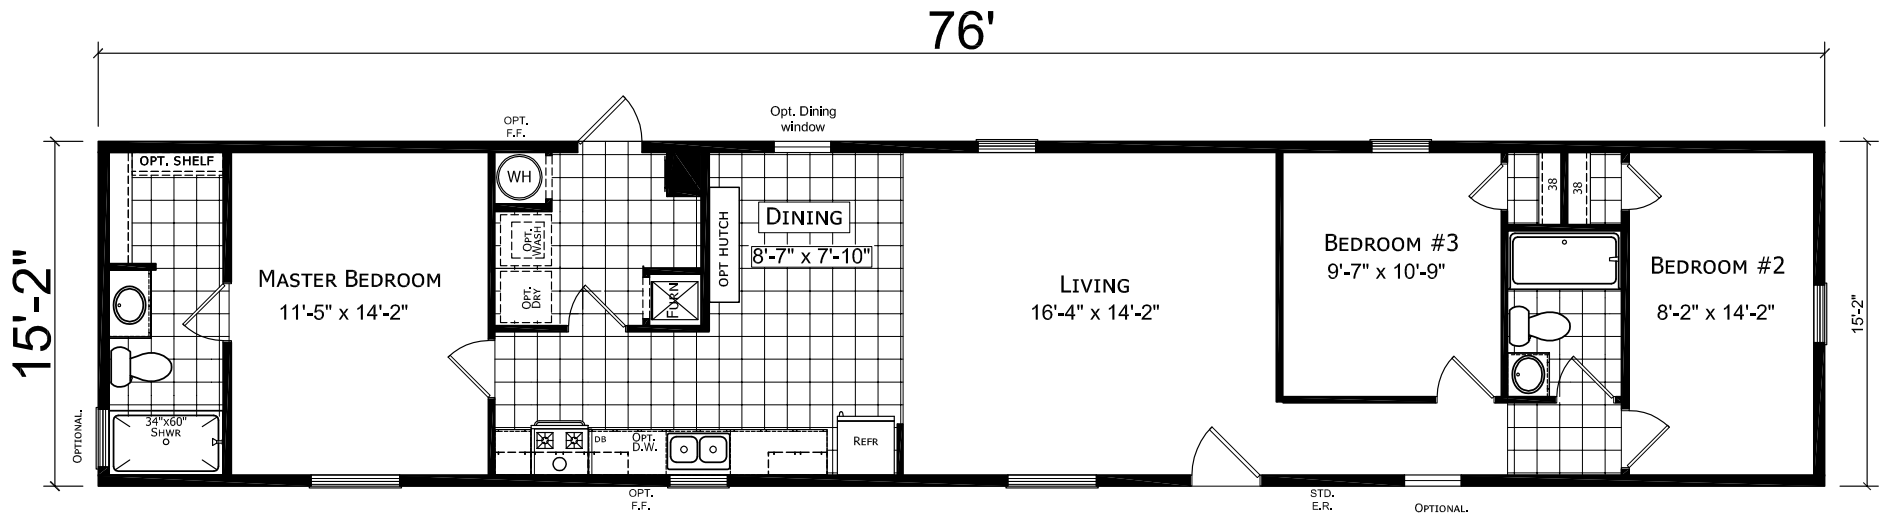

# Mescal

Commonwealth Series by Champion Homes | Dresden, TN

1,153 SQ. FT. (Approximate) 3 Bedroom, 2 Bath

Last Updated: 6-1-21

**FACTORY SELECT HOMES**  
535 Highway 35 South  
Carthage, MS 39051

**FactoryDirectHousing.com | 1-800-965-9278**