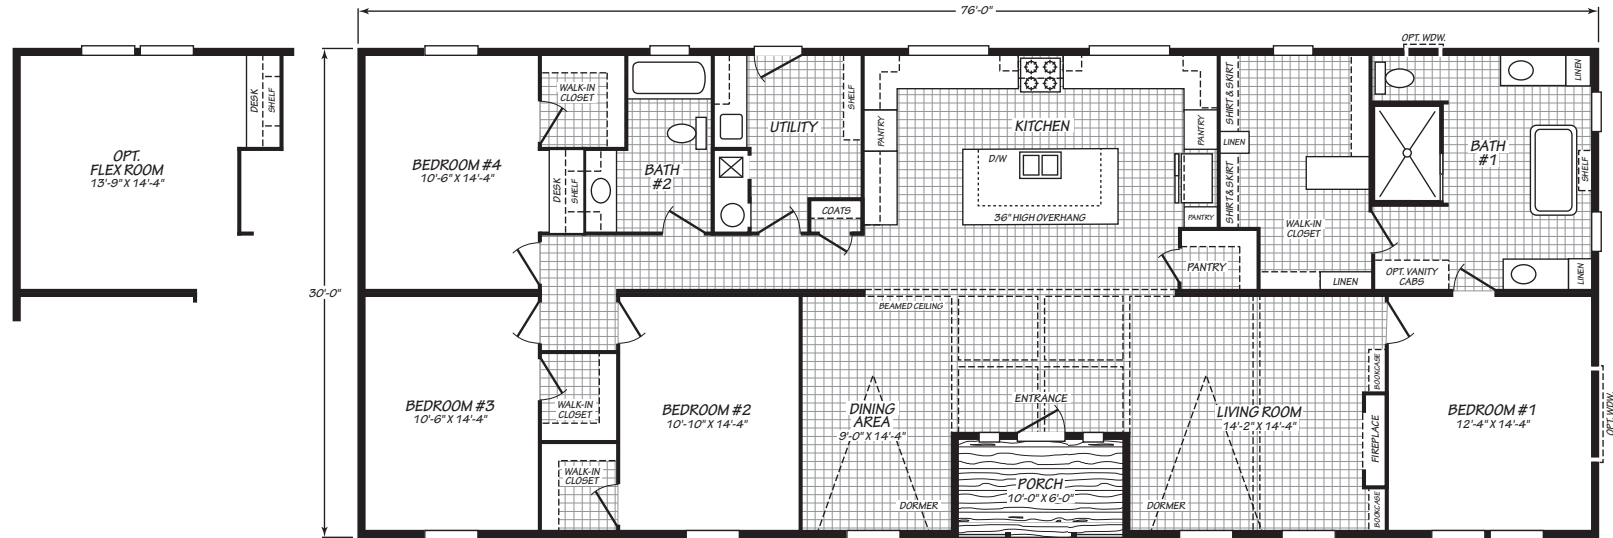

Meehan

Fleetwood Elite Series

2,280 SQ. FT. (Approximate) 4 Bedroom, 2 Bath

Last Updated: 3-17-26

OPT. OMIT PORCH

FACTORY SELECT HOMES

535 Highway 35 South
Carthage, MS 39051

FactoryDirectHousing.com | 1-800-965-9278