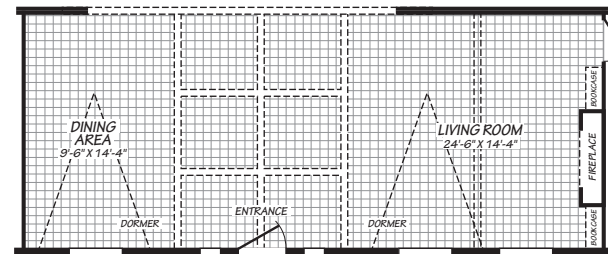

Meehan

Fleetwood Elite Series

2,280 SQ. FT. (Approximate) 4 Bedroom, 2 Bath

Last Updated: 3-17-26

OPT. OMIT PORCH

FACTORY SELECT HOMES

535 Highway 35 South
Carthage, MS 39051

FactoryDirectHousing.com | 1-800-965-9278