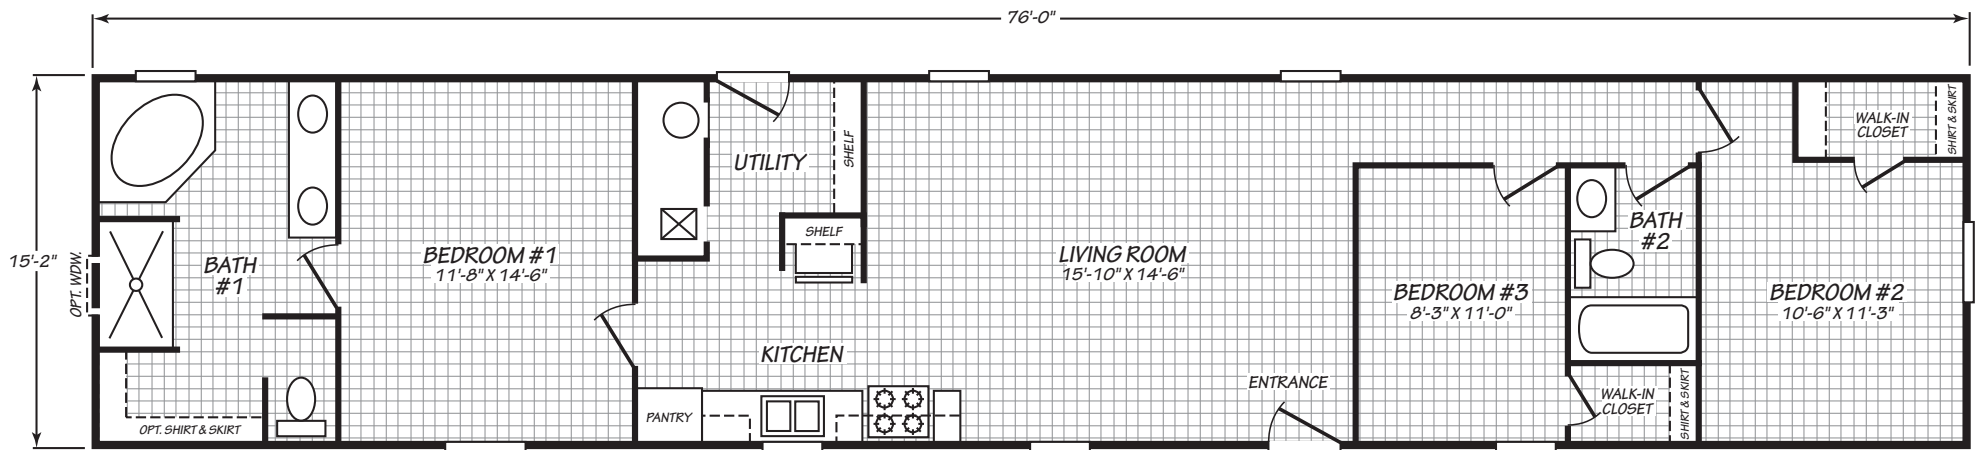

# McTyere

Inspire Series

1,152 SQ. FT. (Approximate) 3 Bedroom, 2 Bath

Last Updated: 3-19-26